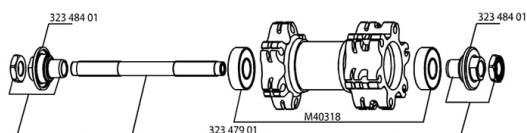

REFERENZEN RÄDER

127088	CROSSRIDE DISC 011 DCL FRT	127091	CROSSRIDE DISC 011 6T FRT
127090	CROSSRIDE DISC 011 DCL PR	127093	CROSSRIDE DISC 011 6T PR

RIMS

&NBSP;:

12021615	FRONT/REAR CROSSRIDE DISC 11 RIM
----------	----------------------------------

SPOKES

99687501	12 SPOKES CROSSRIDE DISC 09 263mm
----------	-----------------------------------

HUB SHELLS

M40318	HUB BEARING KIT 6001
32348401	EXPANSIBLE BEARINGS SUPPORT
32347901	F.AXLE XLD/XMAX EN/COSMOS/KSY.

MAVIC *Crossride Disc*

Specifications

RADGEWICHTE