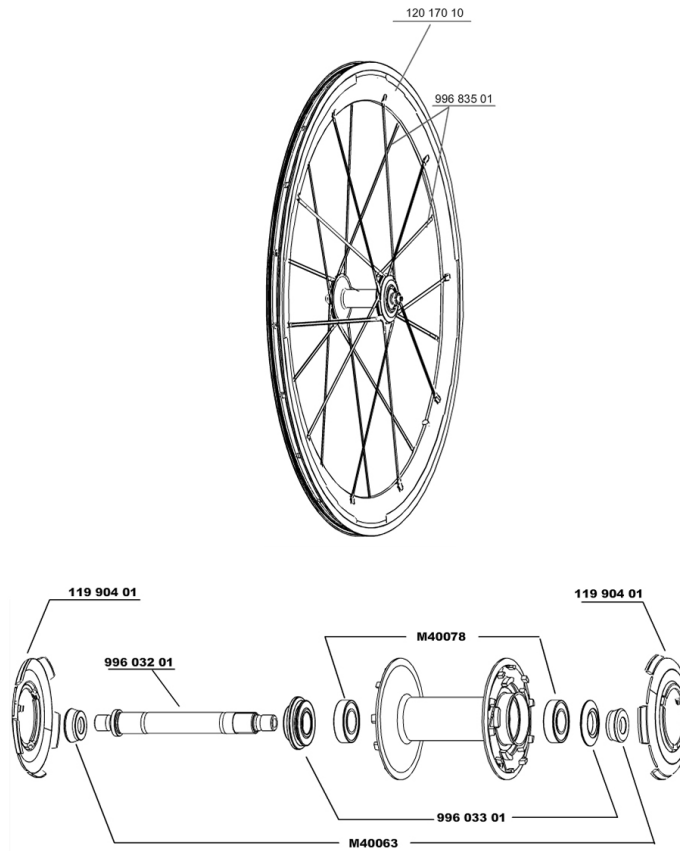

## REFERENZEN RÄDER

119216	COSMIC CARBONE SR FRT	119220	COSMIC CARBONE SR ED11PR
119219	COSMIC CARBONE SR M10PR		

### RIMS

&NBSP;;

12017010	FRONT COSMIC CARBONE SR RIM
----------	-----------------------------

### SPOKES

99683501	5 SPOKES CARBONE SLR FRT+OFW
----------	------------------------------

## **Specifications**

RADGEWICHTE