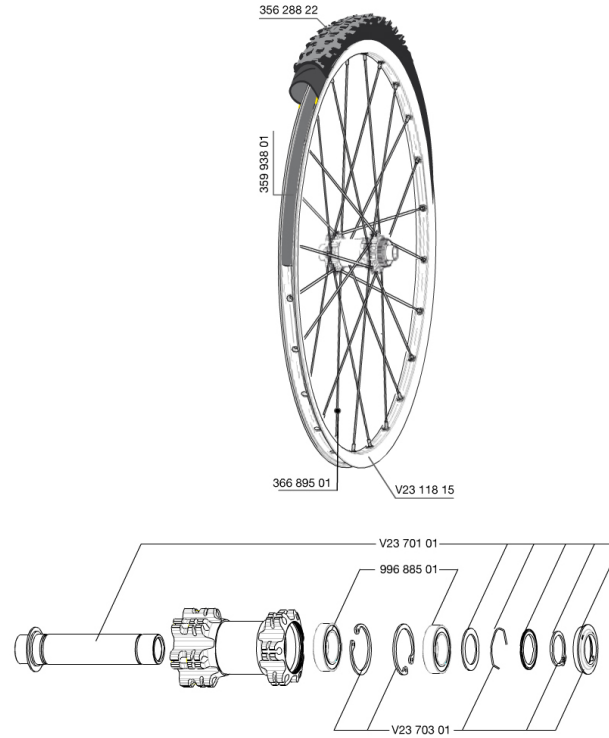

## REFERENZEN RÄDER

353028 CROSSROC 29 FRT 15mmWTS

### RIMS

&NBSP;:

V2311815	KIT FRONT/REAR CROSSROC 29"
35993801	UST RIM STRIP 29x19c

### SPOKES

36689501	"12 SPOKES FRONT/OPP DRIVE SIDE CROSSROC 29" 295mm"
----------	---

### **RADGEWICHTE**

Radgewicht 905