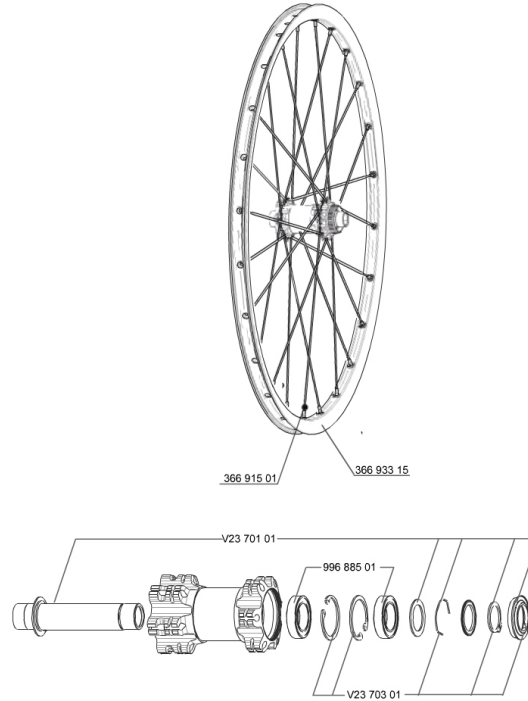

REFERENZEN RÄDER

356057 CROSSRIDE D650b 15mmFRT

RIMS

&NBSP;;

36693315 "FRONT/REAR CROSSRIDE 650b/27,5" RIM"

SPOKES

36691501 KIT 12 DS CROSSRIDE/XA +/E-XA + 27,5" SPOKE 277mm - while st

HUB SHELLS

V2370301 FRONT AUTO ADJUST.PLAY KIT 15MM AXLE

V2370101 KIT FRONT AXLE 15MM CROSSONE-/RIDE-/ROC - while stock last

99688501 BEARING KIT 9/15 D6T HUB

MAVIC *Crossride 650b*

Specifications

RADGEWICHTE

Radgewicht 905