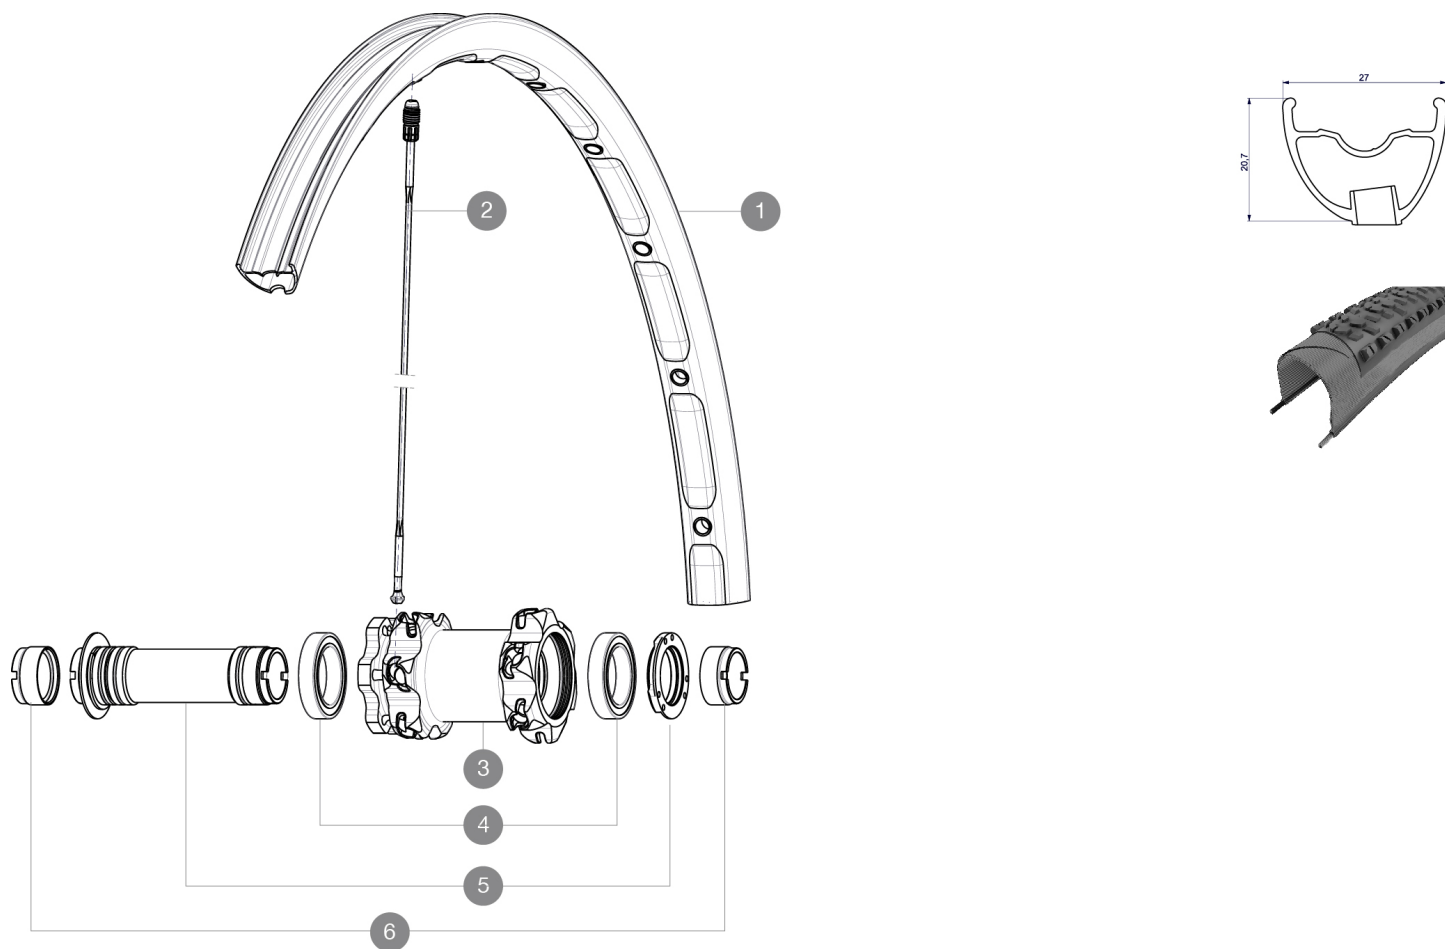

REFERENZEN RÄDER

RIMS

&NBSP;:

1 V2310810 KIT FRONT RIM CROSSMAX XL 2015 27,5"

SPOKES

2 36674901 "12 SPOKES FRONT CROSSMAX SLR/ENDURO 650b/27,5" 274mm"

HUB SHELLS

4 M40179 FRONT BEARING 25x37x7 20mm AXLE

5 30870501 FRONT AXLE 20mm CROSSMAX ST/SX + DEEMAX ULTI 2012

ADAPTERS

6 12982901 20mm adapter for Crossmax ST/SX (front wheel)

MAVIC *Crossmax XL 27.5 NT*

Specifications

RADGEWICHTE

Radgewicht