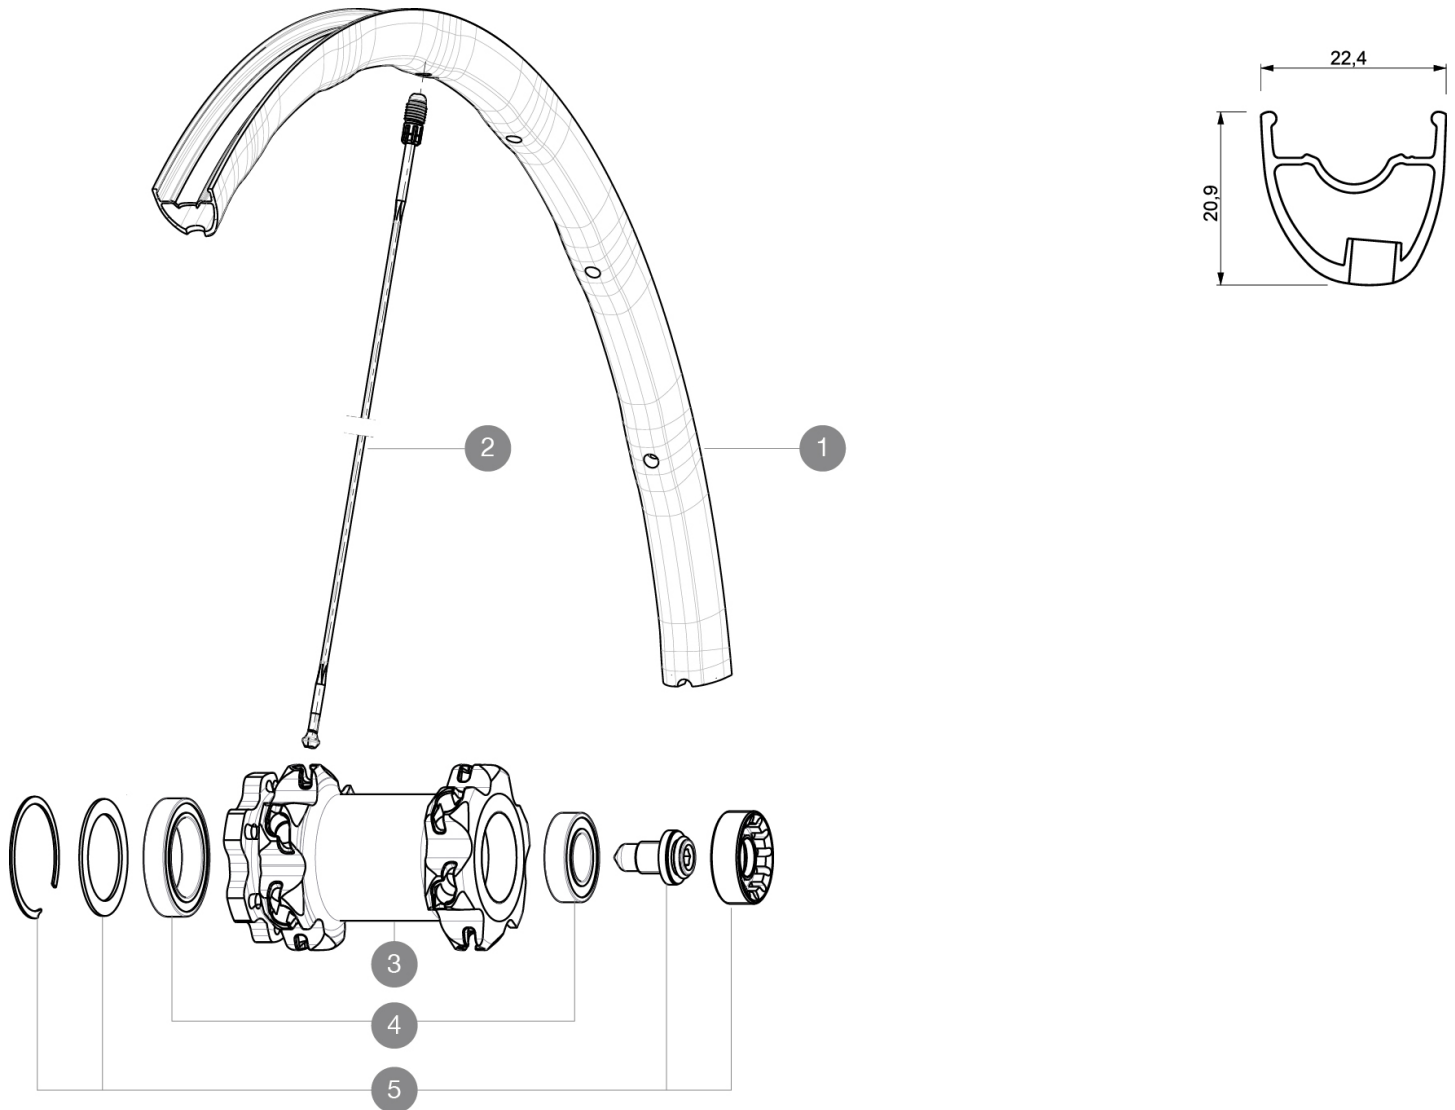

REFERENZEN RÄDER

F16502	XmSL29SmaxFt	F31201	Crossmax SL 29 Spx Ft BK
--------	--------------	--------	--------------------------

RIMS

VENTILLOCH \bar{A} (MM): 6,5 :

1	V2310310	KIT FRONT RIM CROSSMAX SL 2015 29"
---	----------	------------------------------------

SPOKES

2	35113701	"11 SPOKES M7/7 FRT/NDRV BLK CROSSMAX SLR 29"" 299,5mm"
---	----------	---

HUB SHELLS

3	N/A	NABENKÖRPER
4	M40771	BEARING KIT FOR LEFTY HUB
5	36709301	ASSEMBLY KIT CROSSROC SUPERMAX

Crossmax SL 29 Supermax

Specifications

RADGEWICHTE

Radgewicht