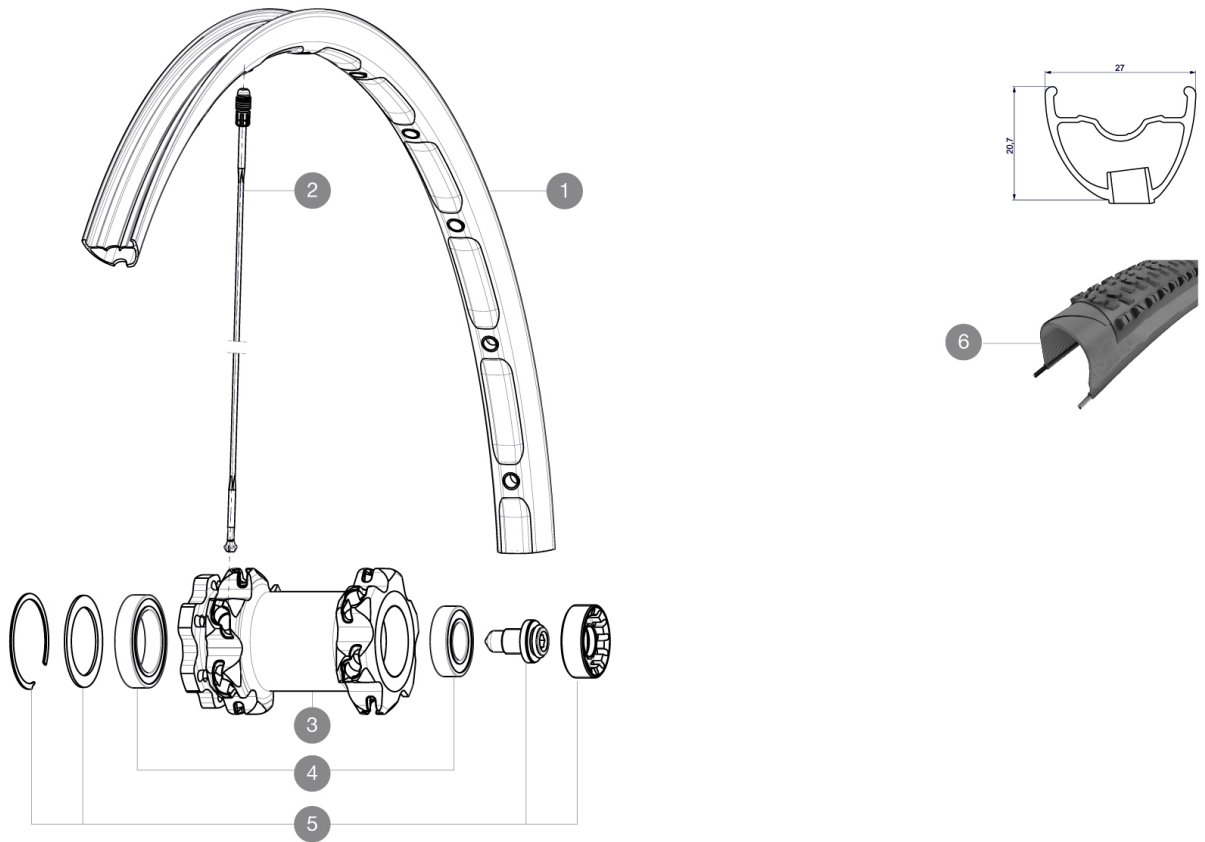

REFERENZEN RÄDER

F16901 CrossmaxXL27.5SpxFWTS

RIMS

&NBSP;:

1	V2310810	KIT FRONT RIM CROSSMAX XL 2015 27,5"
---	----------	--------------------------------------

SPOKES

2	36674901	"12 SPOKES FRONT CROSSMAX SLR/ENDURO 650b/27,5" 274mm"
---	----------	--

HUB SHELLS

3	N/A	NABENKÖRPER
4	M40771	BEARING KIT FOR LEFTY HUB
5	36709301	ASSEMBLY KIT CROSSROC SUPERMAX

Crossmax XL 27.5 Supermax

Specifications

RADGEWICHTE

Radgewicht