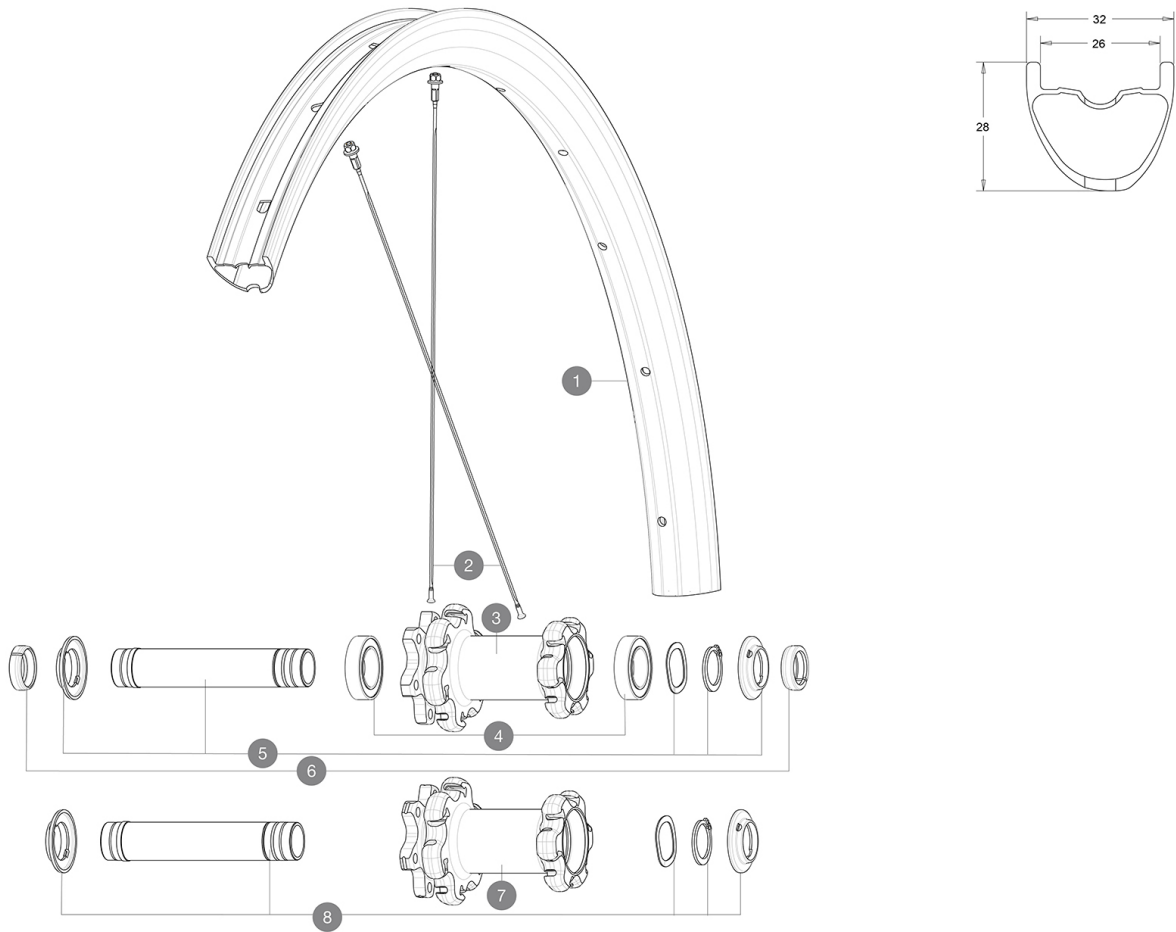

REFERENZEN RÄDER

RIMS

&NBSP;:

1	V3060110	KIT FRONT RIM XA PRO CARBON 29"
	V3750101	35mm UST Green Tape for 30mm wide rims

SPOKES

2	V2387801	KIT 12 FRIT/REAR XA PRO CARBON 29" EXTRA FLAT SPOKE 288mm +
---	----------	---

HUB SHELLS

3	N/A	NABENKÖRPER
4	V2500901	KIT BEARINGS 18x30x7 + WAVED WASHER + CLIP
5	V2372301	KIT 100mm AXLE QRM AUTO MTB > 2019
7	N/A	NABENKÖRPER
8	V2372401	KIT 110mm AXLE QRM AUTO MTB > 2019

OPTIONS

V2374401	TORQUE CAPS 15*31 Adapter MTB QRM Auto > 2019 Frt HUB
----------	---

ADAPTERS

6	V2372501	15mm MTB Axle Cap QRM Auto From 2019
	99694101	2 REDUCERS 15/9mm

MAVIC ***XA Pro Carbon 29 19*****COMPATIBILITY**

Freilauf-Typ: Shimano Micro Spline

Specifications

RADGEWICHTE