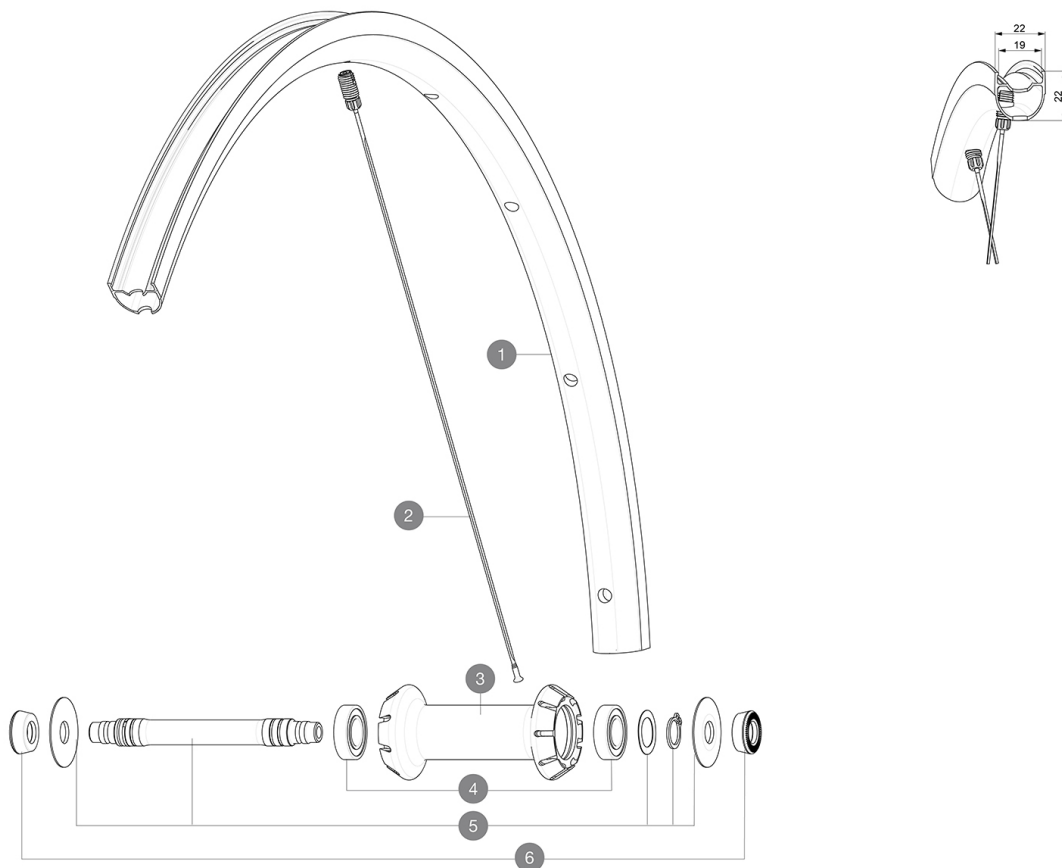

ASTM CATEGORY 2 : road and offroad with jumps less than 15cm
 Mindestgröße des Reifens: Breite 23mm - max. Druck 6.75Bar/97PSI
 For a longer longevity of the wheel, Mavic recommends that the total weight supported by the wheels doesn't exceed 120kg, bike included
 Recommended tyre sizes: 25 to 32 mm
 Max. Pressure: see indication on wheel and tyre. If they differ, use the lowest of the 2
 Maximum tyre pressure: 6.75bar/97PSI with a 23mm tyre - 3.8bar/55PSI with a 62mm tyre
 Maximale Reifengröße: Breite 62mm - max. Druck 3.8Bar/55PSI

REFERENZEN RÄDER

F90191 KSYRIUM S RB 700 QR

RIMS

&NBSP::

1 V4093910 Kit Front rim Ksyrium S RB

SPOKES

2 V4164001 Kit 9 front Ksyrium S butted spoke 289mm M7/7

HUB SHELLS

Specifications**FELGEN**

- Material : Mxtral
- Height : 22 mm
- Material : Mxtral
- Brake track : UB Control
- Material : Mxtral

RADNABE

- Körpermaterial : aluminium
- Front and rear bodies : aluminium
- Front and rear bodies : aluminium
- Front and rear bodies : aluminium
- Axle material : aluminium

RADGEWICHTE

675