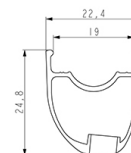

ASTM CATEGORY 2 : road and offroad with jumps less than 15cm
 Mindestgröße des Reifens: Breite 23mm - max. Druck 6.75Bar/97PSI
 For a longer longevity of the wheel, Mavic recommends that the total weight supported by the wheels doesn't exceed 120kg, bike included
 Recommended tyre sizes: 25 to 32 mm
 Max. Pressure: see indication on wheel and tyre. If they differ, use the lowest of the 2
 Maximum tyre pressure: 6.75bar/97PSI with a 23mm tyre - 3.8bar/55PSI with a 62mm tyre
 Maximale Reifengröße: Breite 62mm - max. Druck 3.8Bar/55PSI

REFERENZEN RÄDER

F90231 KSYRIUM S CL 700 12x100

RIMS

&NBSP;:

1 V4093410 Kit Front rim Ksyrium S Disc

SPOKES

2 V4163501 Kit 12 Front/Rear Ksyrium S Disc butted spoke 294mm M7/7

HUB SHELLS

3 N/A NABENKÖRPER
 4 M40129 KIT 2 BEARINGS 6902 15x28x7
 5 V2373301 KIT QRM AUTO FRONT AXLE 12mm > 2019

ADAPTERS

6 V2680501 12mm Road Axle Cap QRM Auto
 V2680301 "Kit Ft Road Adapter 12 >> 9mm"

MAVIC KSYRIUM S DISC