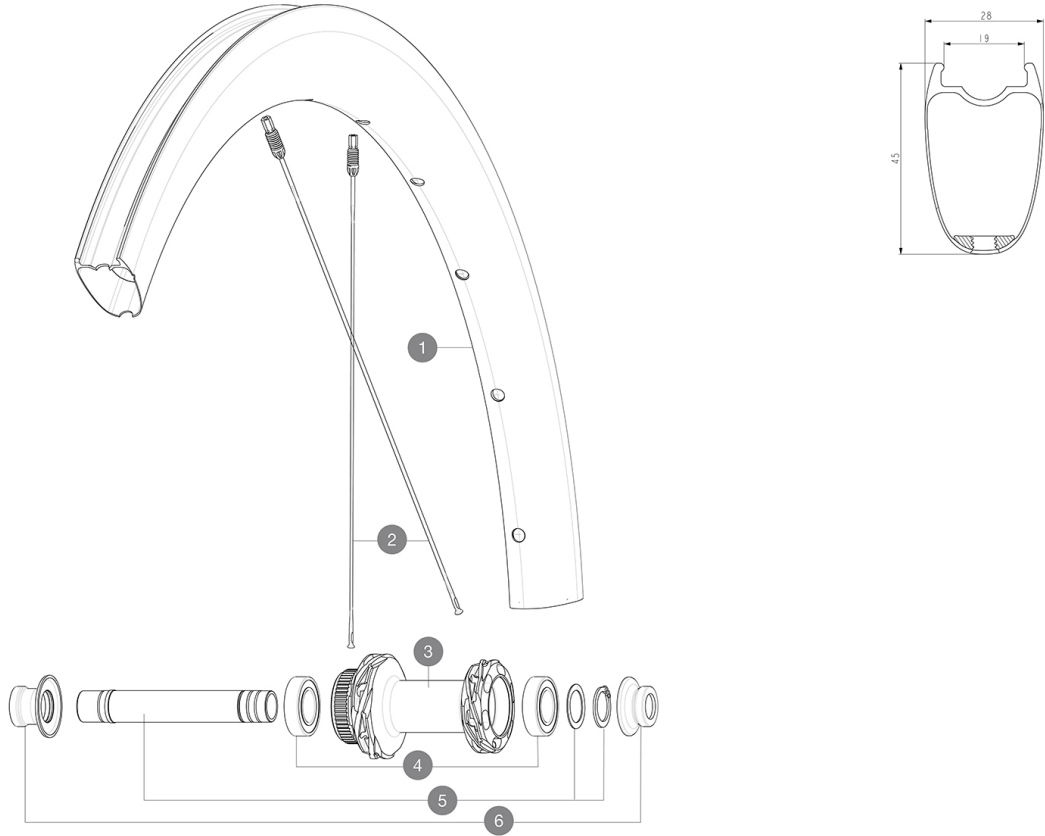

MAVIC *Cosmic SLR 45 Disc*

ASTM CATEGORY 2 : road and offroad with jumps less than 15cm

For a longer longevity of the wheel, Mavic recommends that the total weight supported by the wheels doesn't exceed 120kg, bike included

Recommended tyre sizes: 25 to 32 mm

Max. Pressure: see indication on wheel and tyre. If they differ, use the lowest of the 2

REFERENZEN RÄDER

F90181 Cosmic SLR 45 DCL Ft

**RIMS**

&NBSP;:

1	V4095015	Kit Front/Rear rim Cosmic SLR 45 Disc MY22
1	V4093615	Kit Front/Rear rim Cosmic SLR 45 Disc - while stock last

Specifications

FELGEN

- **Material** : 100% carbon fiber
 - **Height** : 45 mm
- Disc brake specific profile
- **Tire** : UST Tubeless and tubetype
 - **Internal width** : 19 mm
 - **ETRTO size** : 622x19TC Road

Fore Carbon
UST

SPEICHEN

- **Material** : steel
- **Shape** : straight pull, elliptical aero, double butted (patented)
- **Nipples** : Fore integrated aluminum
- **Count** : 24 front and rear
- **Lacing** : front and rear crossed 2, contactless