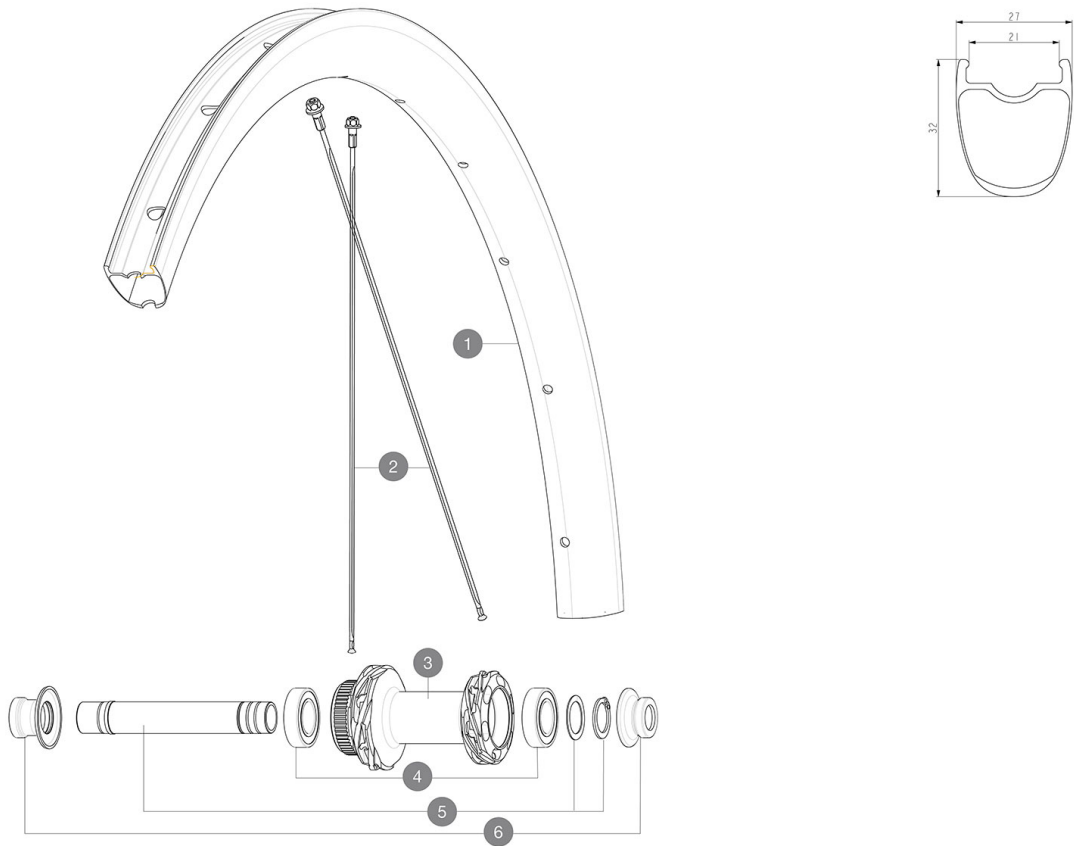

REFERENZEN RÄDER

F90241 Cosmic SLS 32 DCL Ft

RIMS

&NBSP;:

1	V4093215	Kit Front/Rear rim Cosmic SL 32 Disc while stock lasts
	V2620101	UST RIM TAPE 25mm (for 21-24mm wide rim)

SPOKES

2	V4163101	Kit 12 Front/Rear Cosmic SLS 32 Disc aero stainless spoke 28
---	----------	--------------------------------------------------------------

HUB SHELLS

3	N/A	NABENKÖRPER
3	N/A	NABENKÖRPER
4	M40129	KIT 2 BEARINGS 6902 15x28x7
5	V2373301	KIT QRM AUTO FRONT AXLE 12mm > 2019

ADAPTERS

6	V2374701	KIT FRONT ROAD FORK REST 12mm FOR J BENT DISC HUB
---	----------	---------------------------------------------------

MAVIC *Cosmic SLS 32 Disc*

Specifications

RADGEWICHTE