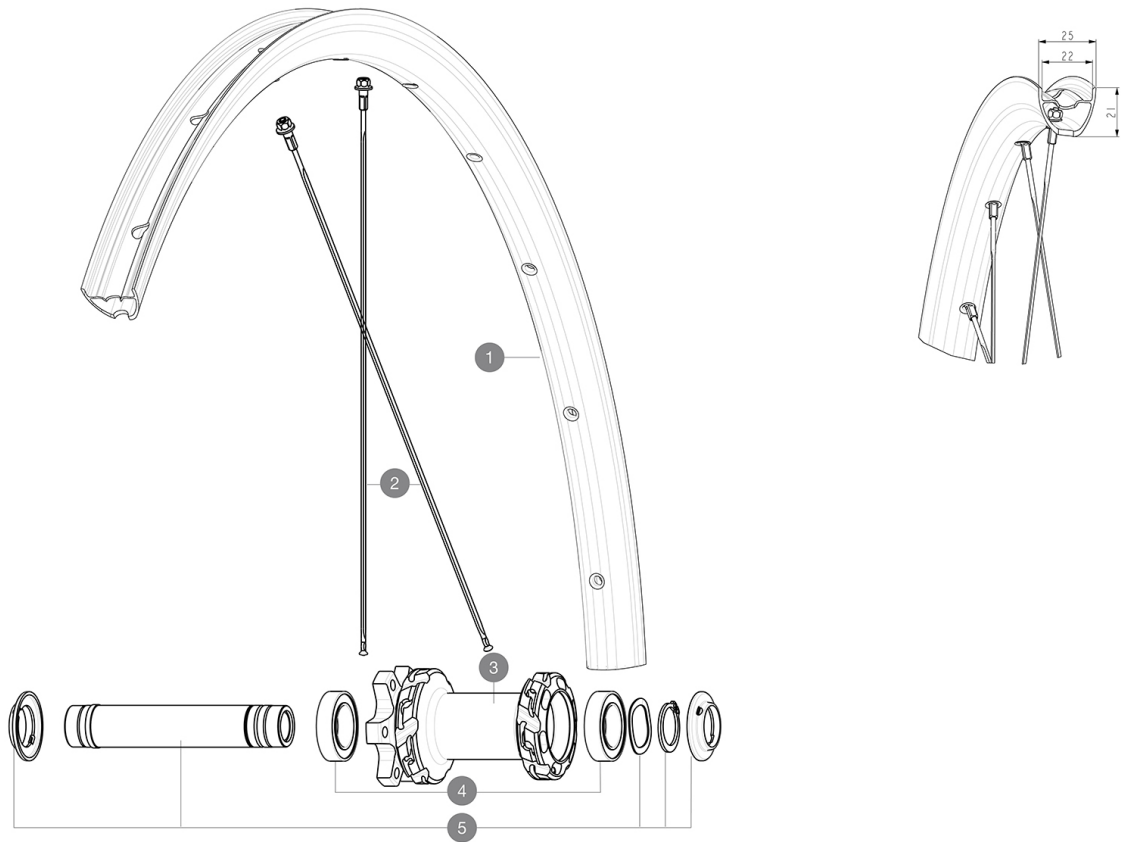

# MAVIC ALLROAD S DISC EBM

1  
2021  
FRONT

Recommended tyre sizes: 28 to 64 mm (1.1" to 2.5")

## REFERENZEN RÄDER

F91081 ALLR S EBM INT 700

## RIMS

&NBSP;:

1	V4092210	Kit Front rim EBM Allroad S
	V2620101	UST RIM TAPE 25mm (for 21-24mm wide rim)

## SPOKES

2	V4162701	Kit 12 Front EBM Allroad S flat spoke 294 + steel nipple
---	----------	--