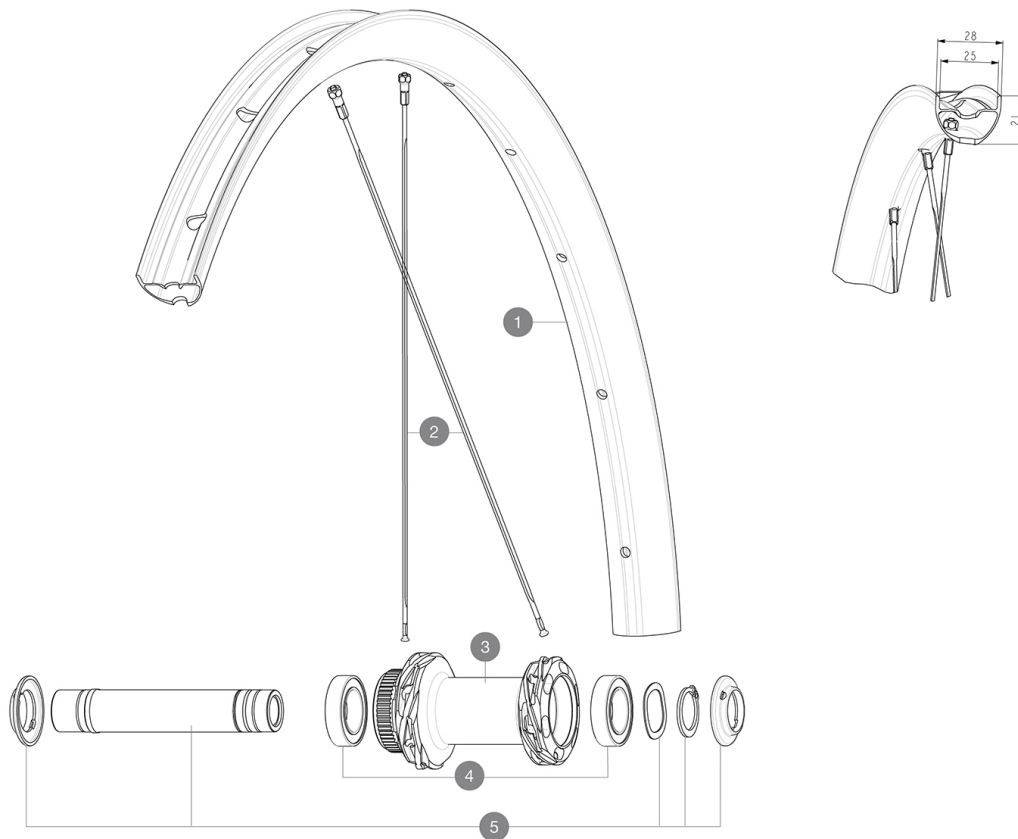

## REFERENZEN RÄDER

### RIMS

&NBSP;:

1	V4095115	Kit Front/Rear rim Allroad 650B
	V2700101	UST Tape 28mm for 25 to 27mm wide rims

### SPOKES

2	V4165001	Kit 12 Front/Rear Allroad 650B flat spoke 277 + nipple black
---	----------	--