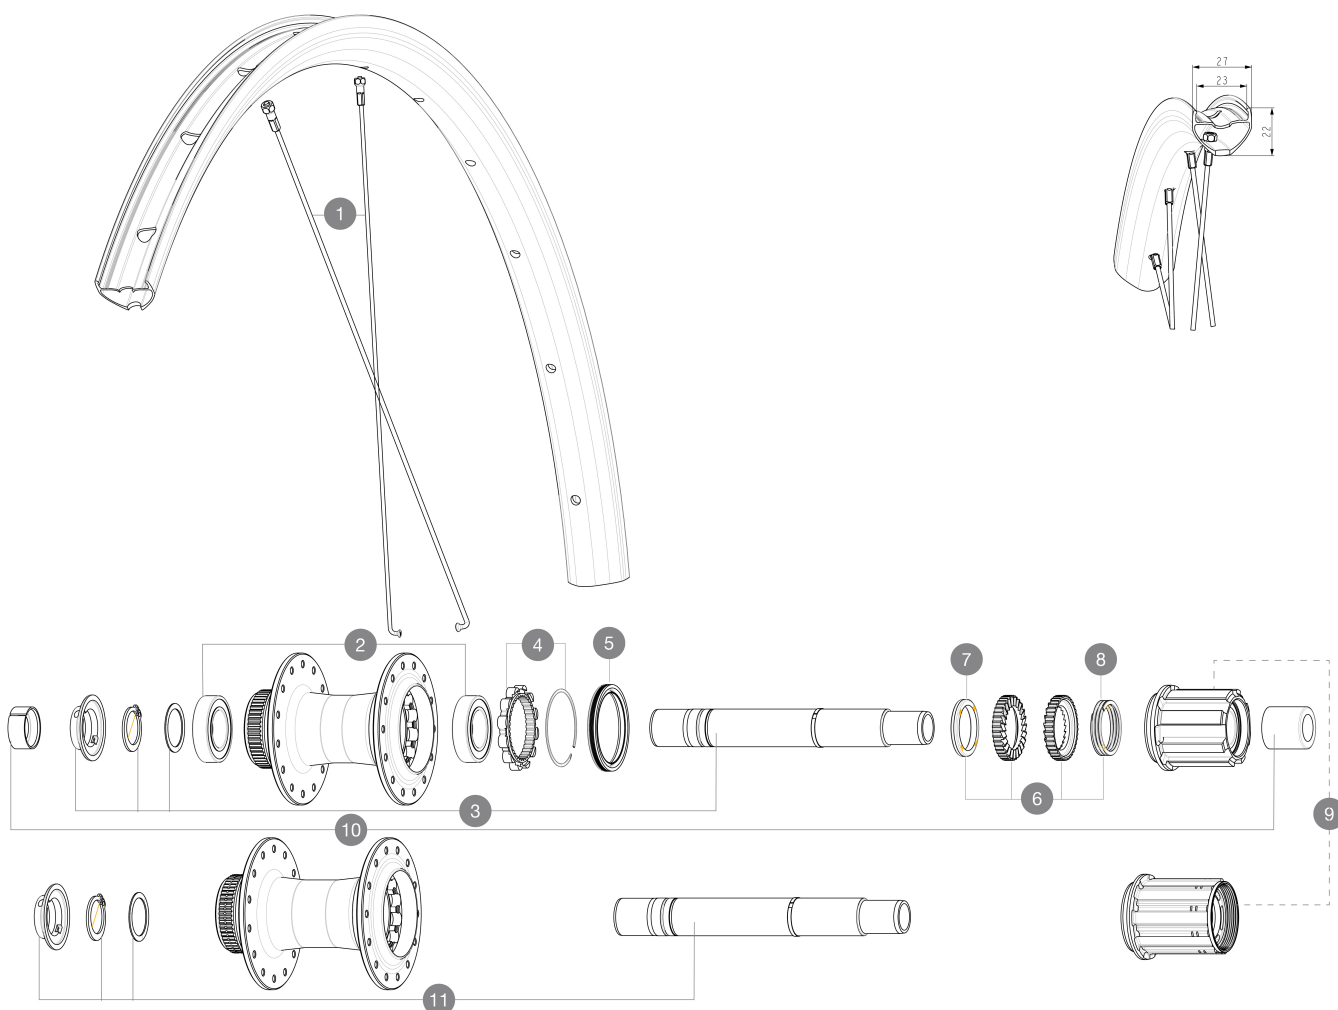

REFERENZEN RÄDER

SPOKES

1	V00062331	Kit 14 ft/rr Jbent bk rd spk 298 29"+np
---	-----------	---

HUB SHELLS

2	M40076	HUB BEARINGS 17x30x7 6903 x 2
3	V2373401	KIT ID360 135/142 DCL L1 AXLE WITH CLIP
4	V2252701	KIT ID360 INSERT SHAPED EAR LOBE > 2017
5	V00063631	Kit ID360 seal version 2 (larger)
6	V2375201	KIT ID360 24 TEETH 2 RATCHET + MTB SPRING + PAD (specific)
7	V2375401	KIT ID360 MTB 24T 3 NOISE REDUCING PADS
8	V2372901	KIT 3 ID360 MTB SPRINGS
9	V3440101	ED11 Freewheel Body ID360
9	V3430101	HG11 Freewheel Body ID360
11	V2375701	Kit ID360 148 DCL axle with circlip

OPTIONS

V2373001	KIT ADJUST. SYSTEM QRM AUTO ID360 for 17x30x7 bearing
----------	---

ADAPTERS

10	V2510701	ID360 EVO REAR AXLE ADAPTERS 12x142mm DCL & D6T
	V2510801	ID360 EVO REAR AXLE ADAPTERS 9x135mm DCL & D6T
	V2510901	ID360 EVO REAR AXLE ADAPTERS 12x135mm DCL & D6T

MAVIC *ALLROAD 1 23MM*

Specifications

RADGEWICHTE