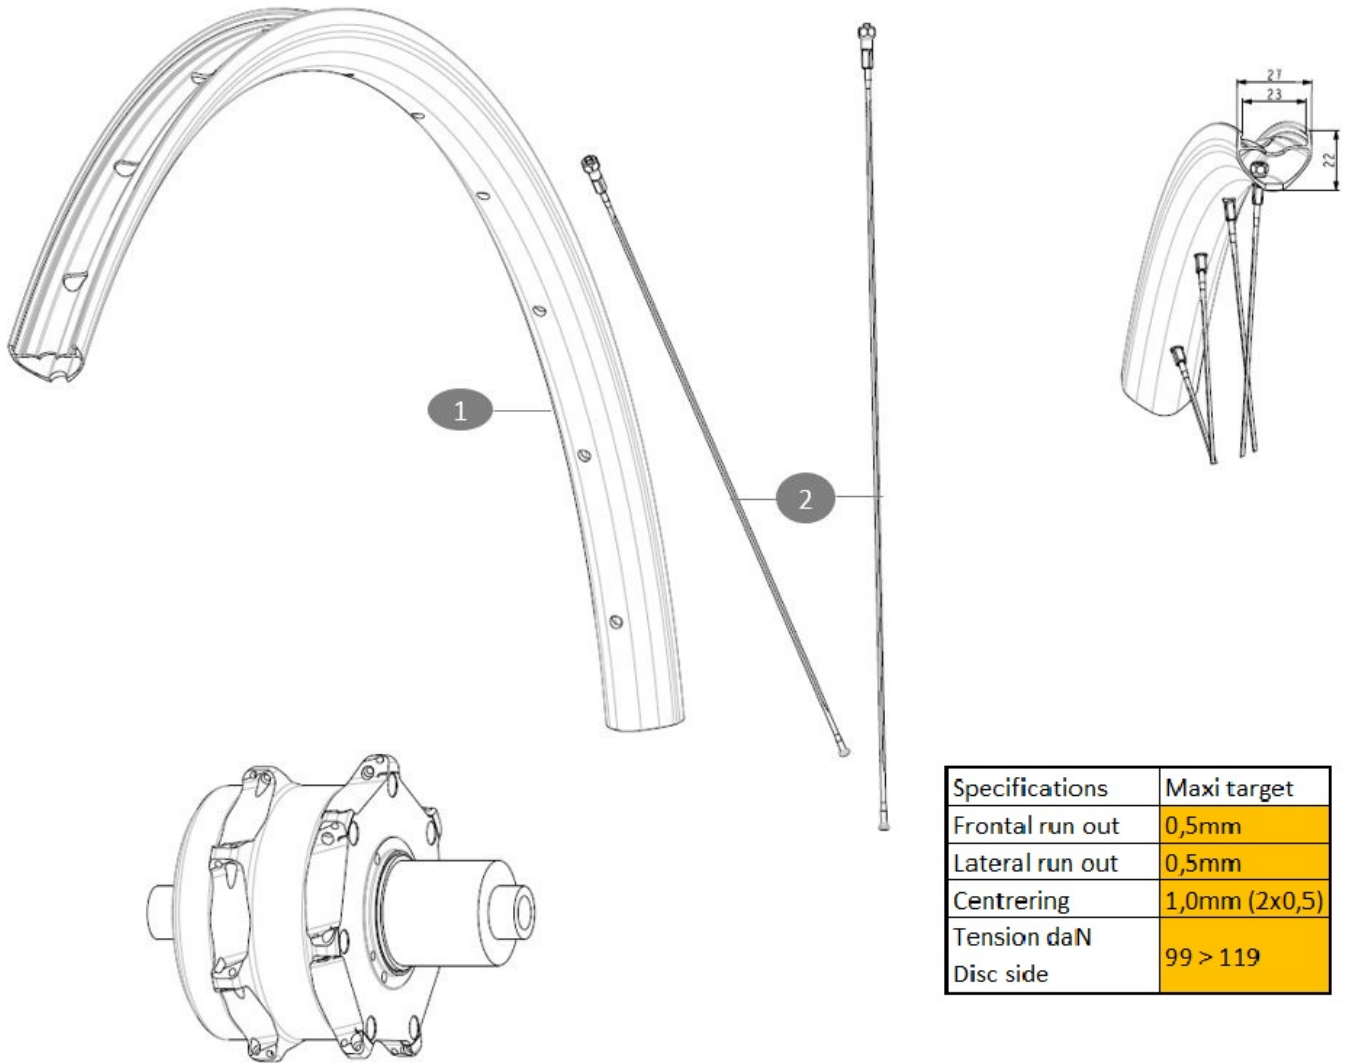

## REFERENZEN RÄDER

Specifications	Maxi target
Frontal run out	0,5mm
Lateral run out	0,5mm
Centring	1,0mm (2x0,5)
Tension daN Disc side	99 > 119

### RIMS

&NBSP;:

- |   |           |  |
|---|-----------|--|
| 1 | V00054809 | Kit Rear rim Allroad EBM X20           |
|   | V2700101  | UST Tape 28mm for 25 to 27mm wide rims |

## **Specifications**

RADGEWICHTE