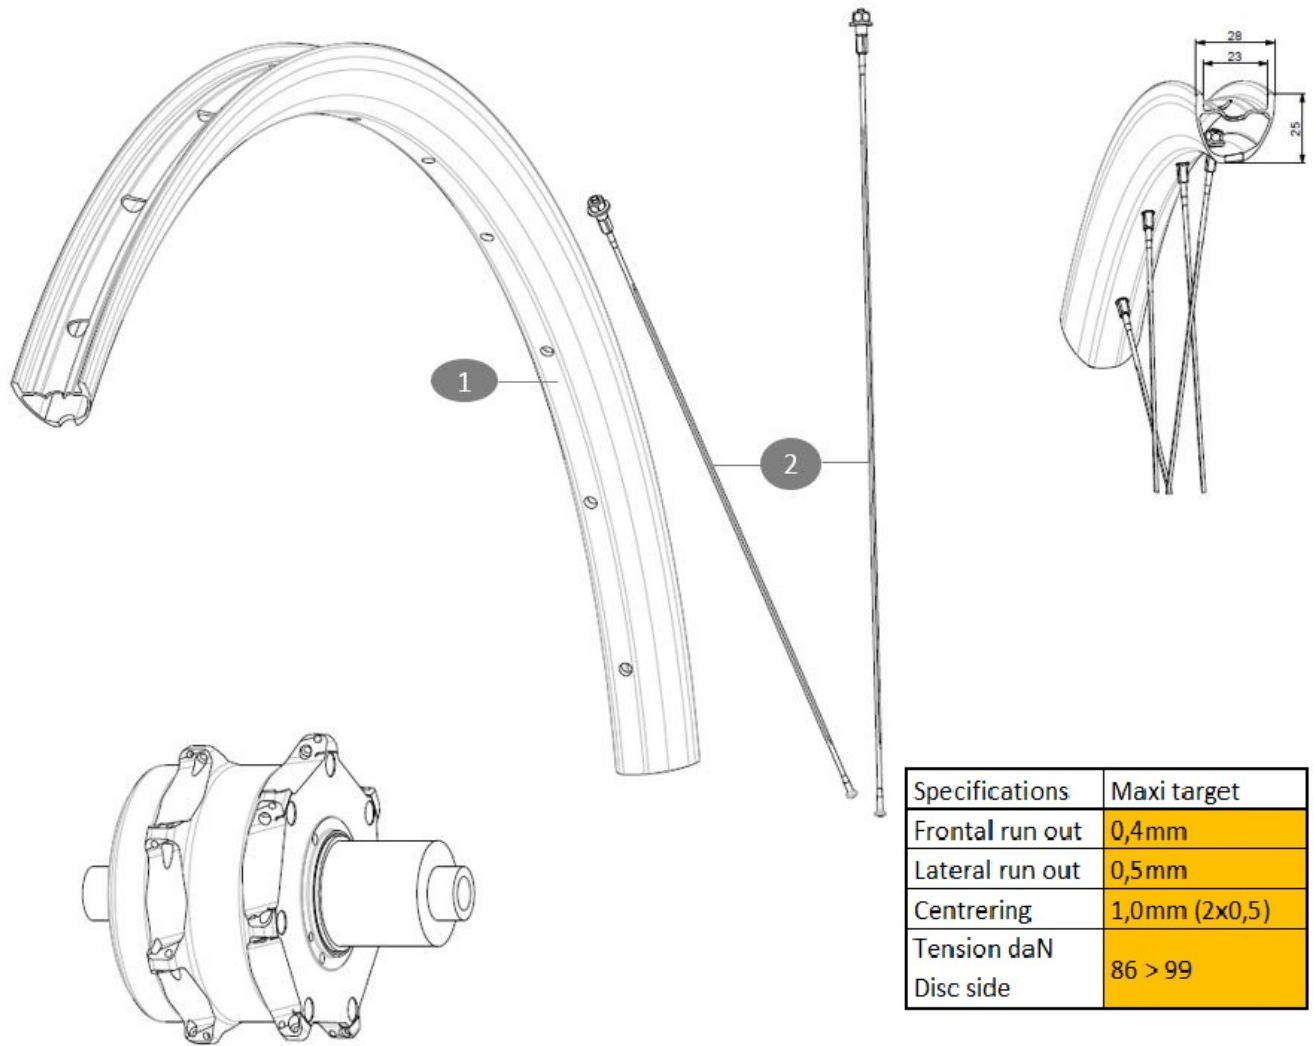

REFERENZEN RÄDER

RIMS

&NBSP;:

- 1 V00054909 Kit Rear rim Allroad Pro Carbon EBM X20 while stock lasts
- V2620101 UST RIM TAPE 25mm (for 21-24mm wide rim)

SPOKES

- 2 V00054531 Kit14Ald Pro Carb spk283 EBMX20+blk npl

MAVIC **ALLROAD PRO CARBON SL EBM X20****Specifications**

RADGEWICHTE