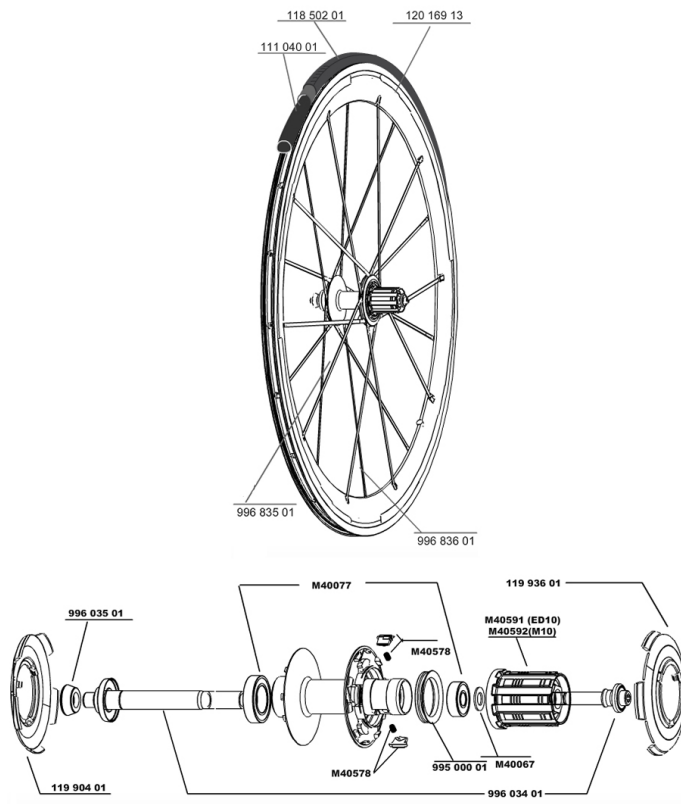

REFERENZEN RÄDER

111673 COSMIC CARBONE SLR011M10 WTS 111674 COSMIC CARBONE SLR011ED11 WTS

RIMS

&NBSP;:

12016913 REAR COSMIC CARBONE SLR RIM

SPOKES

99683601 5 SPOKES CARBONE SLR FW SIDE
99683501 5 SPOKES CARBONE SLR FRT+OFW

HUB SHELLS

99603501 R.FORK SUPPORT COS.CARB.ULTIMATE
99500001 FTSL/FTSX FREEHUB BODY SEAL
M40578 FTSL PAWLS KIT (ROAD WHEELS)
11993601 DRIVE SIDE COS.CARB.SLR HUB CAP
99603401 REAR AXLE COS.CARBONE ULTIMATE
M40592 CORPS DE ROUE LIBRE FTS "L" M10
M40067 10 SPACERS FRW/HUB BODY
11990401 FRONT & OPP.DRIVE SIDE COS.CARB.SLR HUB CAP
M40077 REAR HUB 608+6901 BEARINGS
M40591 CORPS DE ROUE LIBRE FTS "L" ED10

RADGEWICHTE

Radgewicht