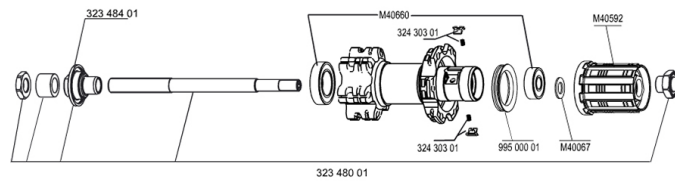

REFERENZEN RÄDER

| | | | |
|--------|-----------------------------|--------|----------------------------|
| 127089 | CROSSRIDE DISC 011 DCL REAR | 127092 | CROSSRIDE DISC 011 6T REAR |
| 127090 | CROSSRIDE DISC 011 DCL PR | 127093 | CROSSRIDE DISC 011 6T PR |

RIMS

&NBSP;:

| | |
|----------|----------------------------------|
| 12021615 | FRONT/REAR CROSSRIDE DISC 11 RIM |
|----------|----------------------------------|

SPOKES

| | |
|----------|-----------------------------------|
| 99687501 | 12 SPOKES CROSSRIDE DISC 09 263mm |
|----------|-----------------------------------|

HUB SHELLS

| | |
|----------|---------------------------------|
| 99500001 | FTSL/FTSX FREEHUB BODY SEAL |
| M40660 | REAR HUB 608+6001 BEARINGS |
| M40592 | CORPS DE ROUE LIBRE FTS "L" M10 |
| 32348401 | EXPANSIBLE BEARINGS SUPPORT |
| 32430301 | FTSX MTB PAWLS KIT |
| M40067 | 10 SPACERS FRW/HUB BODY |
| 32348001 | DISC REAR AXLE XLAND/XMAX ENDU |

MAVIC *Crossride Disc*

Specifications

RADGEWICHTE