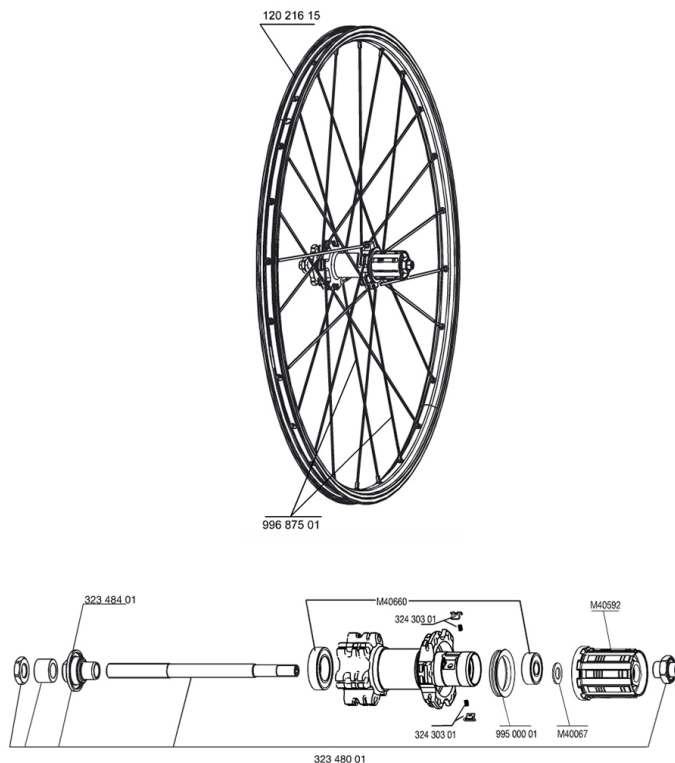

REFERENZEN RÄDER

111853 CROSSRIDE D011 15MMDCL+AD PR

RIMS

&NBSP;:

12021615	FRONT/REAR CROSSRIDE DISC 11 RIM
----------	----------------------------------

SPOKES

99687501	12 SPOKES CROSSRIDE DISC 09 263mm
----------	-----------------------------------

HUB SHELLS

M40660	REAR HUB 608+6001 BEARINGS
M40592	CORPS DE ROUE LIBRE FTS "L" M10
32348401	EXPANSIBLE BEARINGS SUPPORT
32430301	FTSX MTB PAWLS KIT
M40067	10 SPACERS FRW/HUB BODY
32348001	DISC REAR AXLE XLAND/XMAX ENDU
99500001	FTSL/FTSX FREEHUB BODY SEAL

MAVIC *Crossride Disc 15mm***Specifications**

RADGEWICHTE

Radgewicht