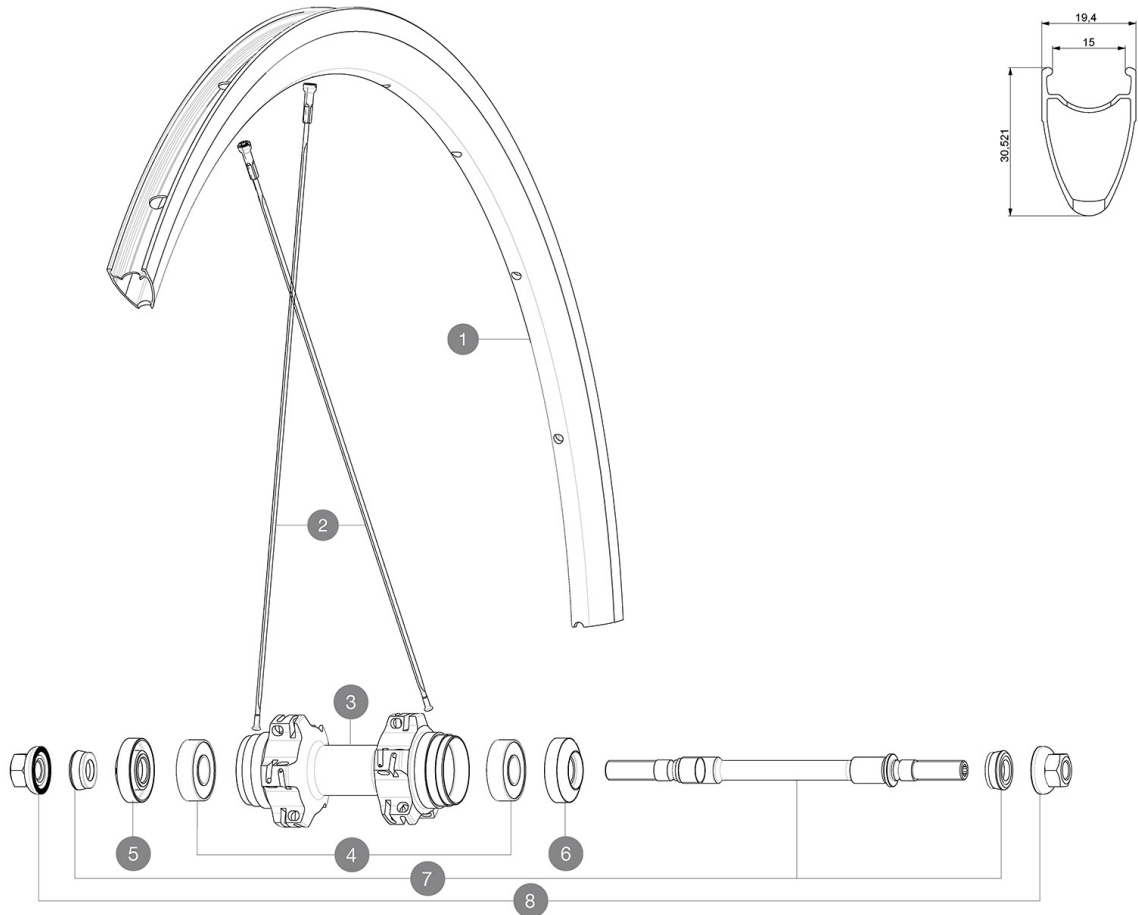

REFERENZEN RÄDER

112016 ELLIPSE 11 PR

112015 ELLIPSE 11 REAR

RIMS

&NBSP;:

1	12033415	FRONT/REAR ELLIPSE 11 RIM
---	----------	---------------------------

SPOKES

2	12033801	10 BLACK REAR SPOKES ELLIPSE 11 296mm
---	----------	---------------------------------------

HUB SHELLS

3	N/A	NABENKÖRPER
4	M40318	HUB BEARING KIT 6001
5	M40447	ADJUST.BOLT XRIDE/XLINK BLCK
6	M40448	FRT HUB CAP XRIDE/XLINK BLCK
7	32386201	ELLIPSE R.AXLE+FORK SUPPORTS
8	32388601	2 AXLE BOLTS ELLIPSE F/R M9