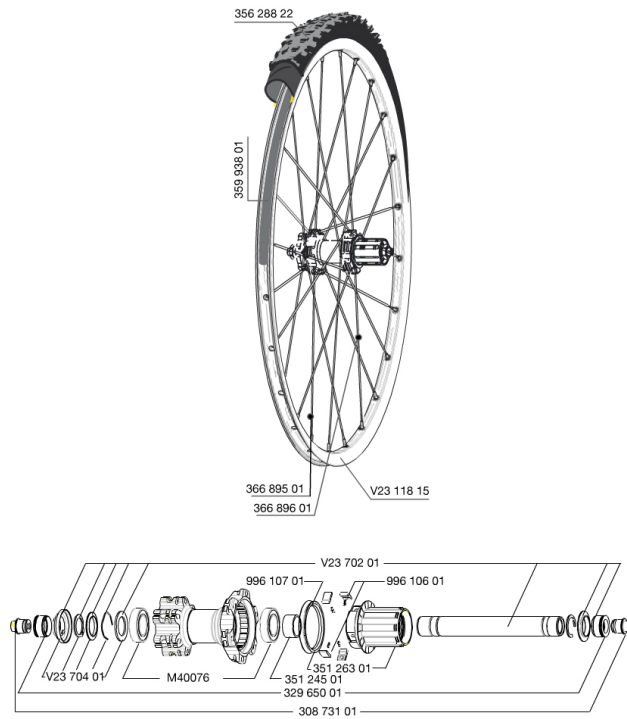

REFERENZEN RÄDER

353029 CROSSROC 29REAR9x135WTS

RIMS

&NBSP;:

V2311815	KIT FRONT/REAR CROSSROC 29"
35993801	UST RIM STRIP 29x19c

SPOKES

36689501	"12 SPOKES FRONT/OPP DRIVE SIDE CROSSROC 29"" 295mm"
36689601	"12 SPOKES DRIVE SIDE CROSSROC 29"" 293mm"

HUB SHELLS

M40076	HUB BEARINGS 17x30x7 6903 x 2
V2370401	REAR AUTO ADJUST.PLAY KIT 12MM AXLE
35124501	SET OF 3 REAR AXLE/FREEWHEEL BODY SPACERS
99610701	ITS4 SEAL
V2370201	KIT REAR AXLE 12MM CROSSONE/CROSSRIDE/CROSSROC
35126301	TS-2 FREEWHEEL BODY + SEAL 2013 (NO PAWLS) - while stock las
99610601	ITS4 PAWLS KIT

TYRES

35628822	Crossroc Roam 29
----------	------------------

ADAPTERS

32965001	ADAPTER Rr 12x142mm Elite/CRide MTB (Rd)
30873101	2 REAR REDUCERS 12/9,5mm 2012 ITS4 HUB

MAVIC *Crossroc 29 WTS*

2

2014

REAR

Specifications

RADGEWICHTE

Radgewicht 1025