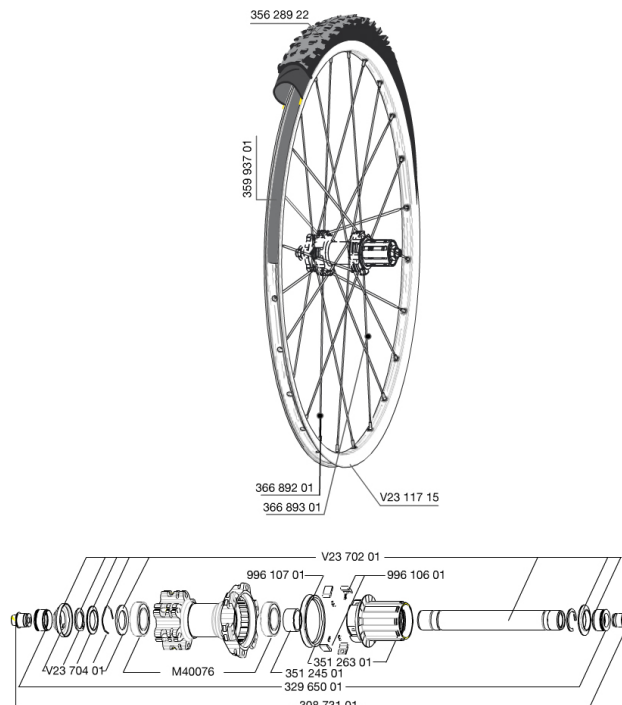

## REFERENZEN RÄDER

353076 CROSSROC 650b REAR 9x135WTS

## RIMS

&NBSP;:

|          |                               |
|----------|-------------------------------|
| 35993701 | UST RIM STRIP 27.5x19c        |
| V2311715 | KIT FRONT/REAR CROSSROC 27,5" |

## SPOKES

|          |   |
|----------|---|
| 36689301 | "12 SPOKES DRIVE SIDE CROSSROC 650b/27,5"" 275mm"           |
| 36689201 | "12 SPOKES FRONT/OPP DRIVE SIDE CROSSROC 650b/27,5"" 277mm" |

### **RADGEWICHTE**

Radgewicht 970