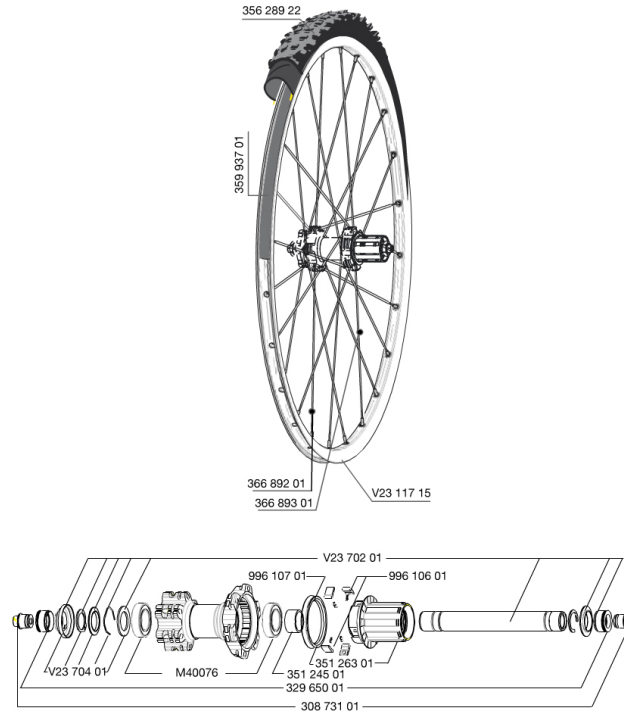

# MAVIC CROSSROC WTS 650b (27,5) Lefty Supermax 2014

REFERENZEN RÄDER

## RIMS

&amp;NBSP;:

35993701	UST RIM STRIP 27.5x19c
V2311715	KIT FRONT/REAR CROSSROC 27,5"

## SPOKES

36689301	"12 SPOKES DRIVE SIDE CROSSROC 650b/27,5"" 275mm"
36689201	"12 SPOKES FRONT/OPP DRIVE SIDE CROSSROC 650b/27,5"" 277mm"

## HUB SHELLS

V2370201	KIT REAR AXLE 12MM CROSSONE/CROSSRIDE/CROSSROC
35126301	TS-2 FREEWHEEL BODY + SEAL 2013 (NO PAWLS) - while stock las
99610601	ITS4 PAWLS KIT
M40076	HUB BEARINGS 17x30x7 6903 x 2
V2370401	REAR AUTO ADJUST.PLAY KIT 12MM AXLE
35124501	SET OF 3 REAR AXLE/FREEWHEEL BODY SPACERS
99610701	ITS4 SEAL