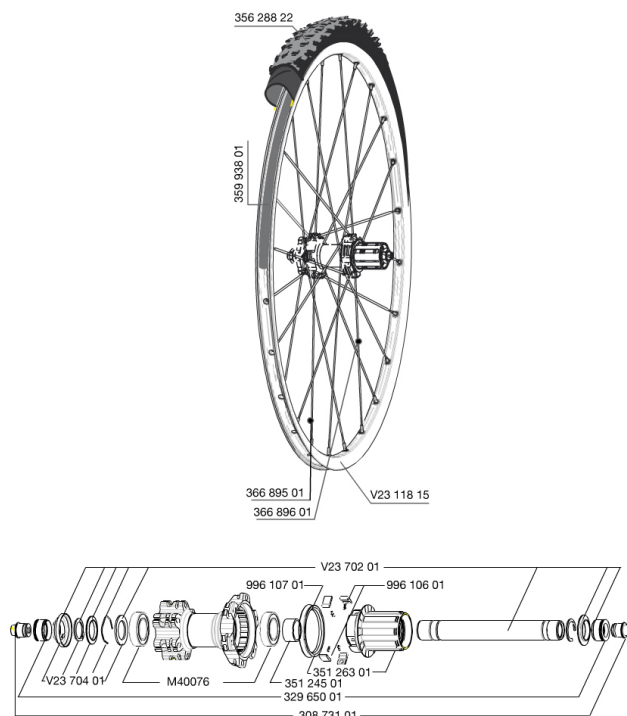

REFERENZEN RÄDER

**RIMS**

&NBSP;:

35993801	UST RIM STRIP 29x19c
V2311815	KIT FRONT/REAR CROSSROC 29"

**SPOKES**

36689601	"12 SPOKES DRIVE SIDE CROSSROC 29"" 293mm"
36689501	"12 SPOKES FRONT/OPP DRIVE SIDE CROSSROC 29"" 295mm"

**HUB SHELLS**

M40076	HUB BEARINGS 17x30x7 6903 x 2
V2370401	REAR AUTO ADJUST.PLAY KIT 12MM AXLE
35124501	SET OF 3 REAR AXLE/FREEWHEEL BODY SPACERS
99610701	ITS4 SEAL
V2370201	KIT REAR AXLE 12MM CROSSONE/CROSSRIDE/CROSSROC
35126301	TS-2 FREEWHEEL BODY + SEAL 2013 (NO PAWLS) - while stock las
99610601	ITS4 PAWLS KIT

**TYRES**

35628822	Crossroc Roam 29
----------	------------------

**ADAPTERS**

32965001	ADAPTER Rr 12x142mm Elite/CRide MTB (Rd)
30873101	2 REAR REDUCERS 12/9,5mm 2012 ITS4 HUB

# CROSSROC WTS 29 Lefty 2014

2

2014  
REAR