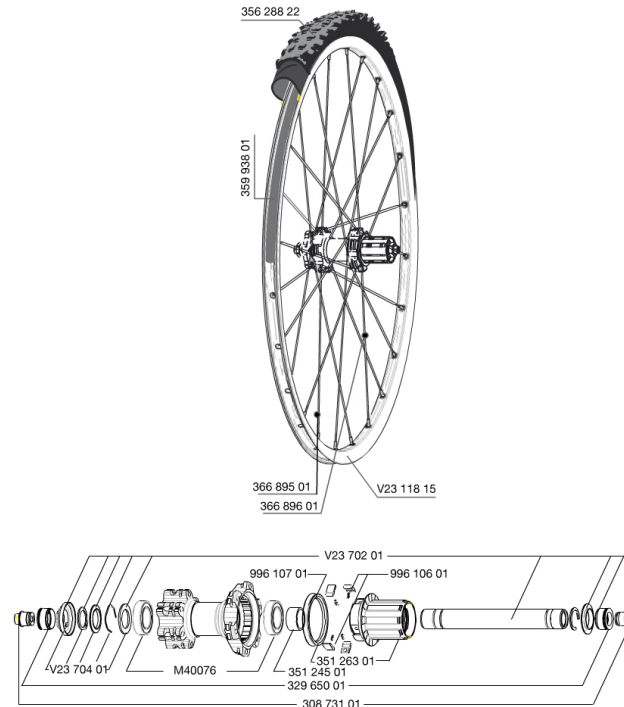

# MAVIC CROSSROC WTS 29 Lefty Supermax 2014

REFERENZEN RÄDER

## RIMS

&amp;NBSP;:

35993801	UST RIM STRIP 29x19c
V2311815	KIT FRONT/REAR CROSSROC 29"

## SPOKES

36689601	"12 SPOKES DRIVE SIDE CROSSROC 29"" 293mm"
36689501	"12 SPOKES FRONT/OPP DRIVE SIDE CROSSROC 29"" 295mm"

## HUB SHELLS

V2370201	KIT REAR AXLE 12MM CROSSONE/CROSSRIDE/CROSSROC
35126301	TS-2 FREEWHEEL BODY + SEAL 2013 (NO PAWLS) - while stock las
99610601	ITS4 PAWLS KIT
M40076	HUB BEARINGS 17x30x7 6903 x 2
V2370401	REAR AUTO ADJUST.PLAY KIT 12MM AXLE
35124501	SET OF 3 REAR AXLE/FREEWHEEL BODY SPACERS
99610701	ITS4 SEAL