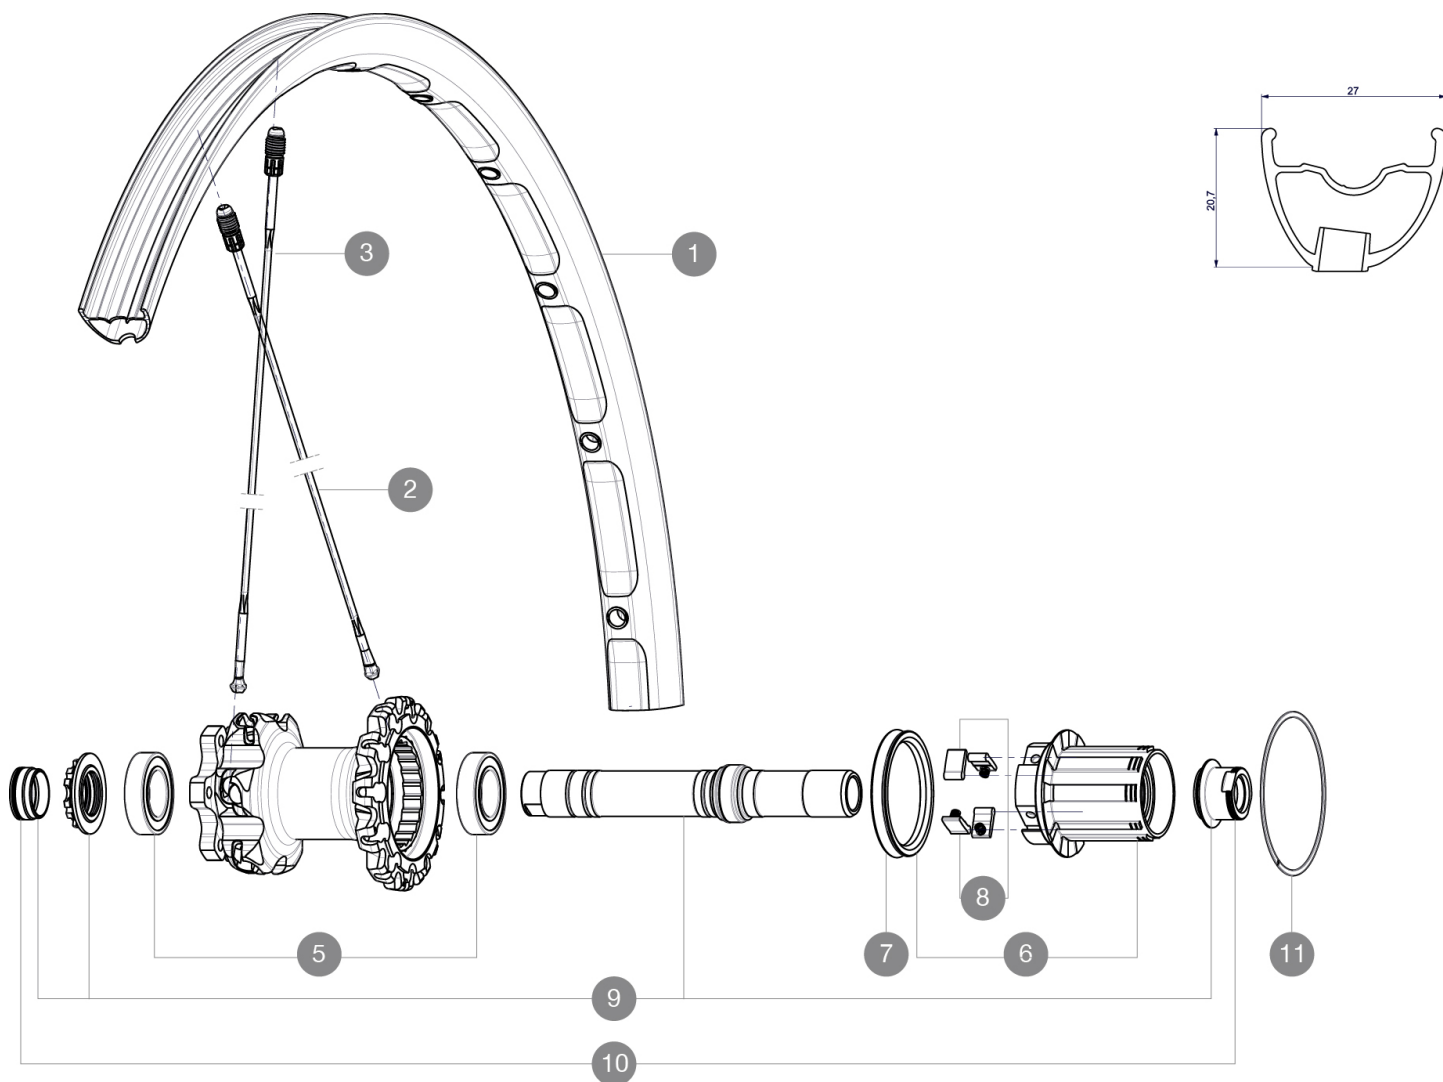

### RIMS

&NBSP;:

1 V2311113 KIT REAR RIM CROSSMAX XL 2015 27,5"

### SPOKES

2 36675101 "10 SPOKES DRIVE SIDE CROSSMAX SLR/ENDURO 650b/27,5"" 251,5m  
3 36674901 "12 SPOKES FRONT CROSSMAX SLR/ENDURO 650b/27,5"" 274mm"

### HUB SHELLS

5 M40076 HUB BEARINGS 17x30x7 6903 x 2  
6 35126001 ITS-4 FREEWHEEL BODY + SEAL 2013 (WITHOUT PAWLS)  
7 99610701 ITS4 SEAL  
8 99610601 ITS4 PAWLS KIT  
9 30870401 REAR AXLE KIT ITS4 135mm D6T/DCL 2012  
11 30871801 ELASTIC RING 56mm diam.

### ADAPTERS

10 30872201 FORK REST ITS-4 135mm REAR AXLE > 2012