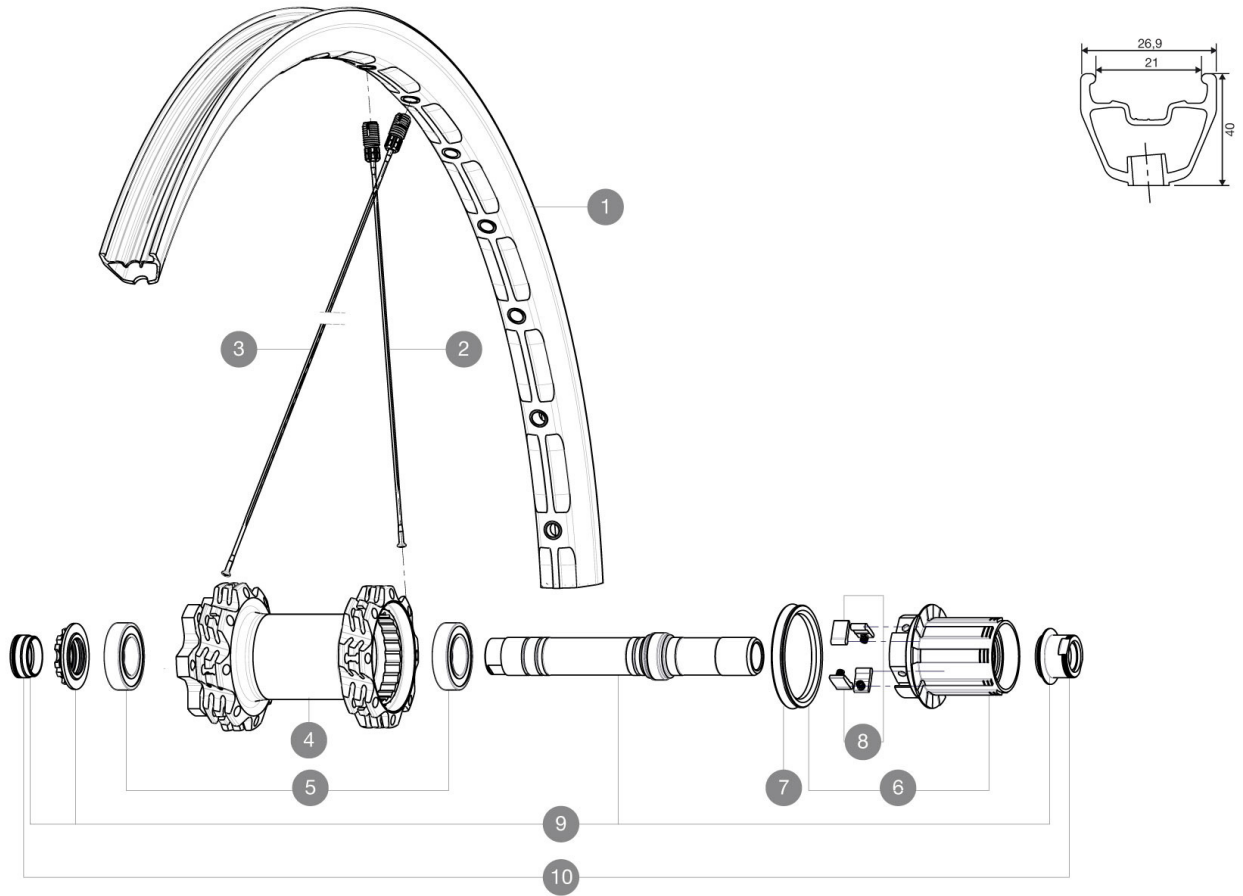

REFERENZEN RÄDER

R67301 DeemaxUlti27.5Rr12x150

R67401 DxUlti27.5Rr12x150XX1 YE

RIMS

VENTILLOCH Å (MM): 6,5 :

1	V2312313	REAR RIM DEEMAX ULTIMATE 27,5"
---	----------	--------------------------------

SPOKES

2	V2380601	16 DRIVE SIDE SPOKES DEEMAX 27,5" 278,5MM
3	V2380701	16 OPPOSITE DRIVE SIDE SPOKES DEEMAX 27,5" 280,5MM

HUB SHELLS

4	N/A	NABENKÖRPER
5	M40076	HUB BEARINGS 17x30x7 6903 x 2
6	35126001	ITS-4 FREEWHEEL BODY + SEAL 2013 (WITHOUT PAWLS)
7	99610701	ITS4 SEAL
8	99610601	ITS4 PAWLS KIT
9	30870401	REAR AXLE KIT ITS4 135mm D6T/DCL 2012

ADAPTERS

10	30872201	FORK REST ITS-4 135mm REAR AXLE > 2012
----	----------	--

MAVIC *Deemax Ultimate 27.5*

2

2015

REAR

Specifications

RADGEWICHTE

Radgewicht