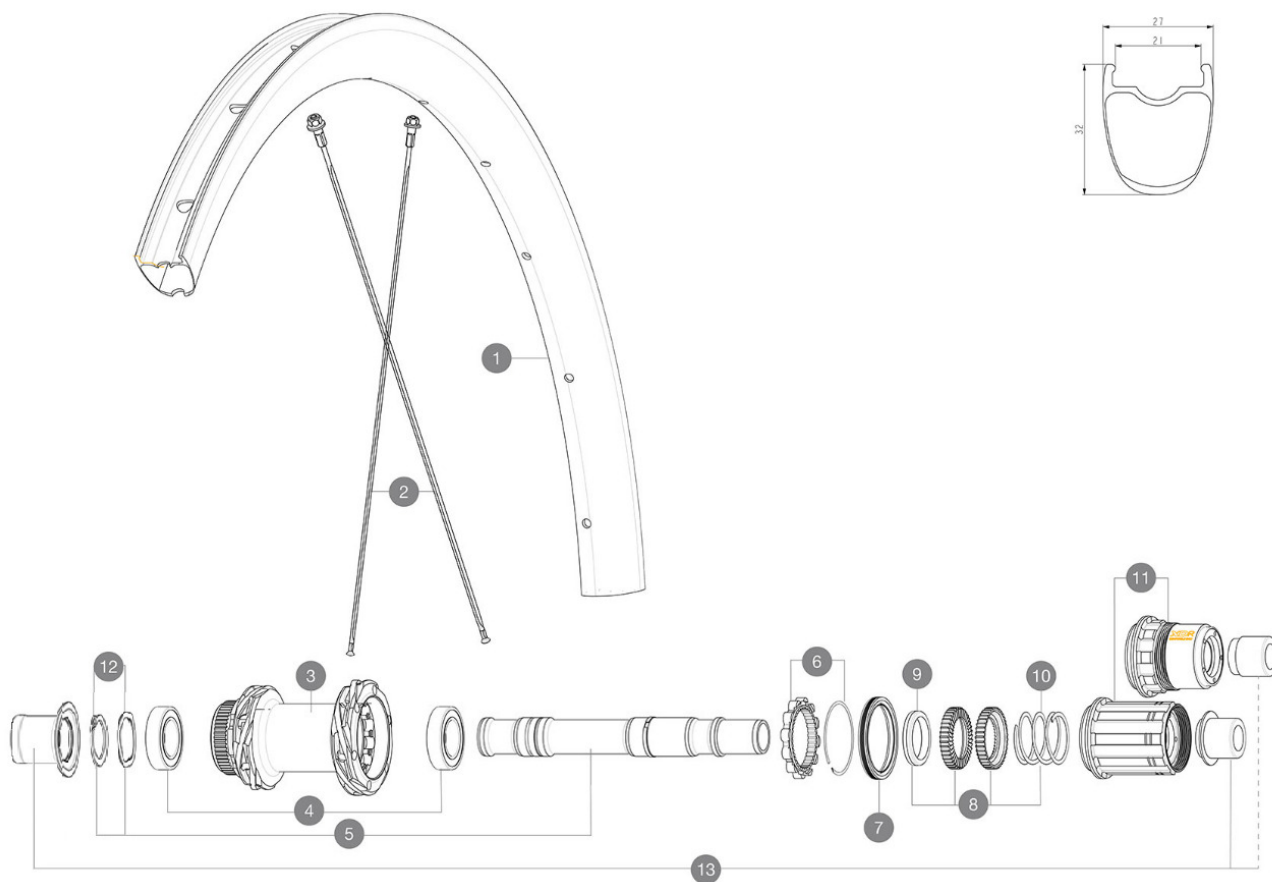

## REFERENZEN RÄDER

R36771 Cosmic SLS 32 DCL Rr

R39081 Cosmic SLS 32 DCL Rr XDR

### RIMS

&NBSP;:

1	V4093215	Kit Front/Rear rim Cosmic SL 32 Disc while stock lasts
	V2620101	UST RIM TAPE 25mm (for 21-24mm wide rim)

### HUB SHELLS

3	N/A	NABENKÖRPER
3	N/A	NABENKÖRPER
4	M40076	HUB BEARINGS 17x30x7 6903 x 2
5	V2373401	KIT ID360 135/142 DCL L1 AXLE WITH CLIP
6	V2252701	KIT ID360 INSERT SHAPED EAR LOBE > 2017
7	V00063631	Kit ID360 seal version 2 (larger)
8	V2251701	ID360 2 RATCHETS + SPRING + GREASE
9	V2500501	Kit 3 ID360 pad for noise reduction
10	V2251801	KIT 3 ID360 ROAD SPRINGS
11	V2580101	FREEHUB BODY XD Road ID360
11	V3430101	HG11 Freewheel Body ID360
12	V2373001	KIT ADJUST. SYSTEM QRM AUTO ID360 for 17x30x7 bearing

### ADAPTERS

13	V2510701	ID360 EVO REAR AXLE ADAPTERS 12x142mm DCL & D6T
----	----------	---