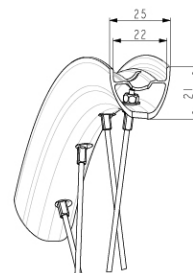

# MAVIC ALLROAD S DISC EBM

1  
2021  
REAR

Recommended tyre sizes: 28 to 64 mm (1.1" to 2.5")

### RIMS

&NBSP;:

- |   |          |   |
|---|----------|---|
| 1 | V4092313 | Kit Rear rim EBM Allroad S While Stocks lasts |
|   | V2620101 | UST RIM TAPE 25mm (for 21-24mm wide rim)      |

## **Specifications**

RADGEWICHTE