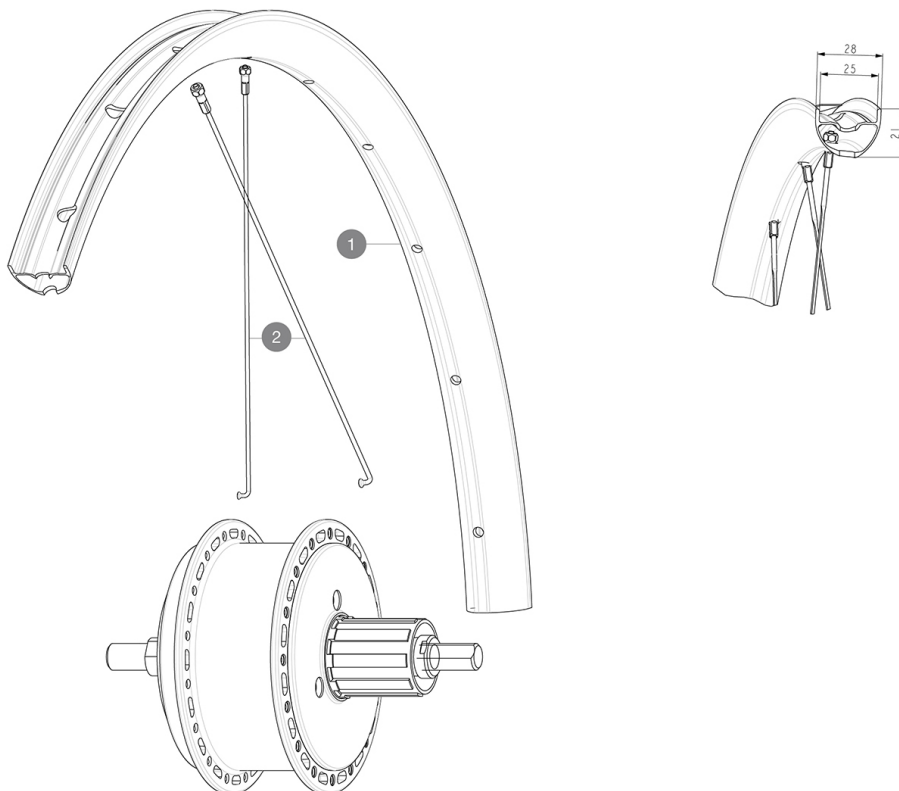

## REFERENZEN RÄDER

R41711 ALLROAD EBM KHM 650B M11

### RIMS

&NBSP;;

1	V4095213	Kit Rear rim EBM Allroad 650B
	V2700101	UST Tape 28mm for 25 to 27mm wide rims

### SPOKES

2	V4165101	Kit 16 Rear Allroad 650B Jbent Spoke 235 EBM + black nipple
---	----------	---

**MAVIC ALLROAD 650B MAHLE****GELIEFERT MIT**

Tubeless-Felgenband	
Tubeless-Felgenband	
Tubeless-Felgenband	
Tubeless-Felgenband	