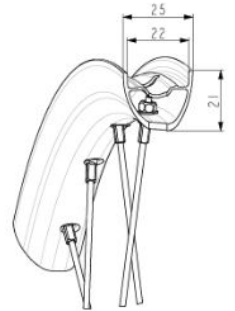

Non-Boost : 12x135 rear axle adapters (V2510901)

### RIMS

&NBSP;:

- |   |           |  |
|---|-----------|--|
| 1 | V00053209 | Kit Rear rim Allroad EBM X35           |
|   | V3720101  | 25mm UST Tape for 19 to 22mm Road Rims |

### **RADGEWICHTE**