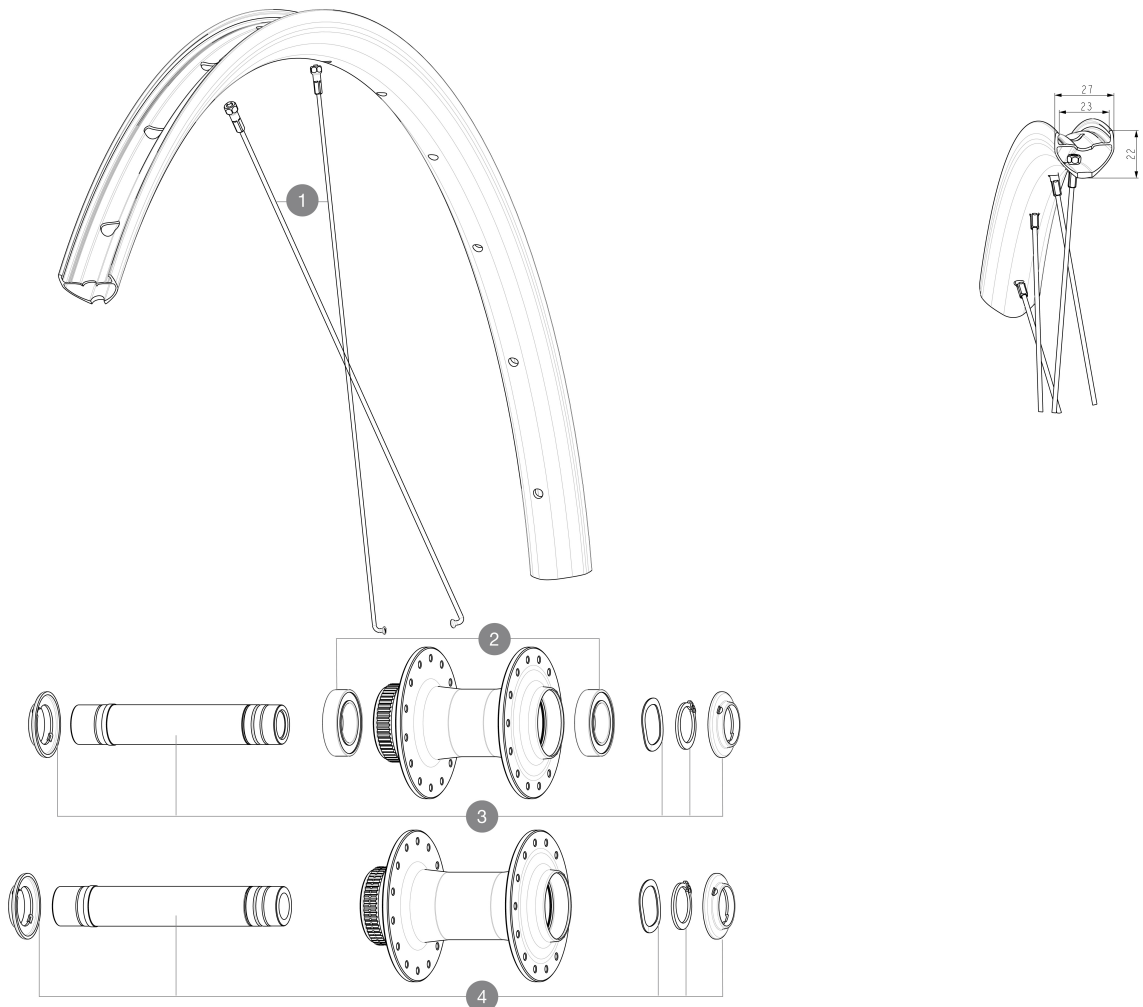

REFERENCES WHEELS

SPOKES

1	V00062331	Kit 14 ft/r Jbent bk rd spk 298 29"+np
---	-----------	--

HUB SHELLS

2	V2500901	KIT BEARINGS 18x30x7 + WAVED WASHER + CLIP
3	V2374001	KIT 12x100mm FRONT AXLE DCL QRM AUTO ALLROAD > 2019
4	V00083231	Kit 110mm axle QRM auto road DCL

ADAPTERS

V2680301	"Kit Ft Road Adapter 12 >> 9mm"
----------	---------------------------------

MAVIC ***ALLROAD 1 23MM***

Specifications

WHEEL WEIGHTS