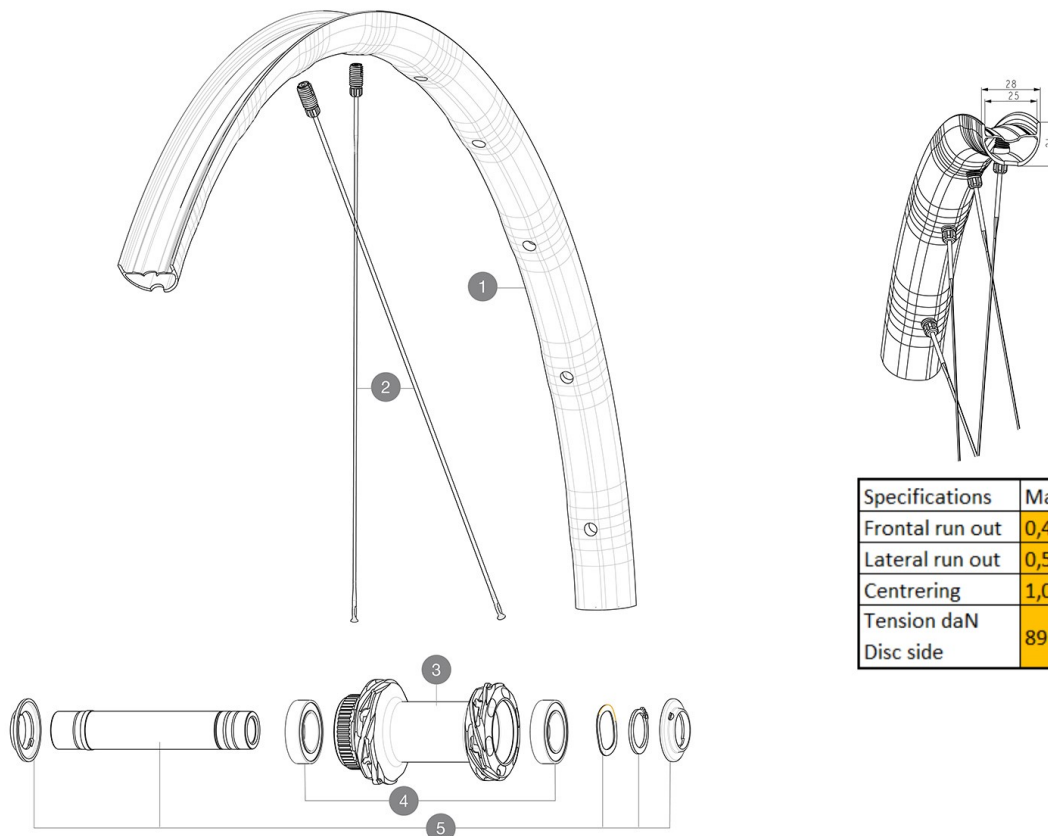

ASTM CATEGORY 2 : road and offroad with jumps less than 15cm
 Non-Boost : 12x135 rear axle adapters (V2510901)
 Boost : Torque Caps for Center Lock hub (V2374401)
 Freewheel: SRAM XD, Shimano HG9, Shimano Micro-Spline

REFERENCES WHEELS

Specifications	Maxi target
Frontal run out	0,4mm
Lateral run out	0,5mm
Centring	1,0mm (2x0,5)
Tension daN	89 > 105
Disc side	

RIMS

&NBSP;:

1 V00097431 Kit Front/Rear rim Allroad SL 23

SPOKES

2 V4162501 Kit 12 Front/Rear Allroad SL aero spoke 298 M7/7

HUB SHELLS

3 N/A HUB BODY
 4 V2500901 KIT BEARINGS 18x30x7 + WAVED WASHER + CLIP
 5 V2374001 KIT 12x100mm FRONT AXLE DCL QRM AUTO ALLROAD > 2019

OPTIONS

V2680301 "Kit Ft Road Adapter 12 >> 9mm"
 V2373501 QRM Auto front axle 15mm for DCL Allroad wheels > 2019
 V2372501 15mm MTB Axle Cap QRM Auto From 2019

MAVIC ALLROAD SL

DELIVERED WITH

User guide	
UST valve and accessories (129 838 01)	
Multifunction adjustment wrench (delivered with rear wheel) (325 423 01)	
User guide	
UST valve and accessories (129 838 01)	
Multifunction adjustment wrench (delivered with rear wheel) (325 423 01)	