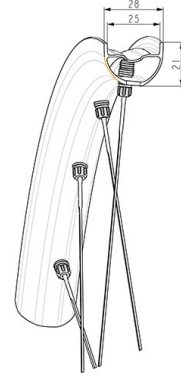

REFERENCES WHEELS

ASTM CATEGORY 2 : road and offroad with jumps less than 15cm
 Non-Boost : 12x135 rear axle adapters (V2510901)
 Boost : Torque Caps for Center Lock hub (V2374401)
 Freewheel: SRAM XD, Shimano HG9, Shimano Micro-Spline

Specifications	Maxi target
Frontal run out	0,4mm
Lateral run out	0,5mm
Centring	1,0mm (2x0,5)
Tension daN	89 > 107
Disc side	

RIMS

&NBSP;:

2 V00097531 Kit Front/Rear rim Allroad S 23

SPOKES

1 V00096231 Kit 14 Front/Rear steel spoke M7/7 298mm

HUB SHELLS

3 N/A HUB BODY
 4 V2500901 KIT BEARINGS 18x30x7 + WAVED WASHER + CLIP
 5 V2374001 KIT 12x100mm FRONT AXLE DCL QRM AUTO ALLROAD > 2019

OPTIONS

6 V2373501 QRM Auto front axle 15mm for DCL Allroad wheels > 2019
 V2680301 "Kit Ft Road Adapter 12 >> 9mm"
 V2372501 15mm MTB Axle Cap QRM Auto From 2019

DELIVERED WITH

User guide	
UST valve and accessories (129 838 01)	
Multifunction adjustment wrench (delivered with rear wheel) (325 423 01)	
User guide	
UST valve and accessories (129 838 01)	
Multifunction adjustment wrench (delivered with rear wheel) (325 423 01)	