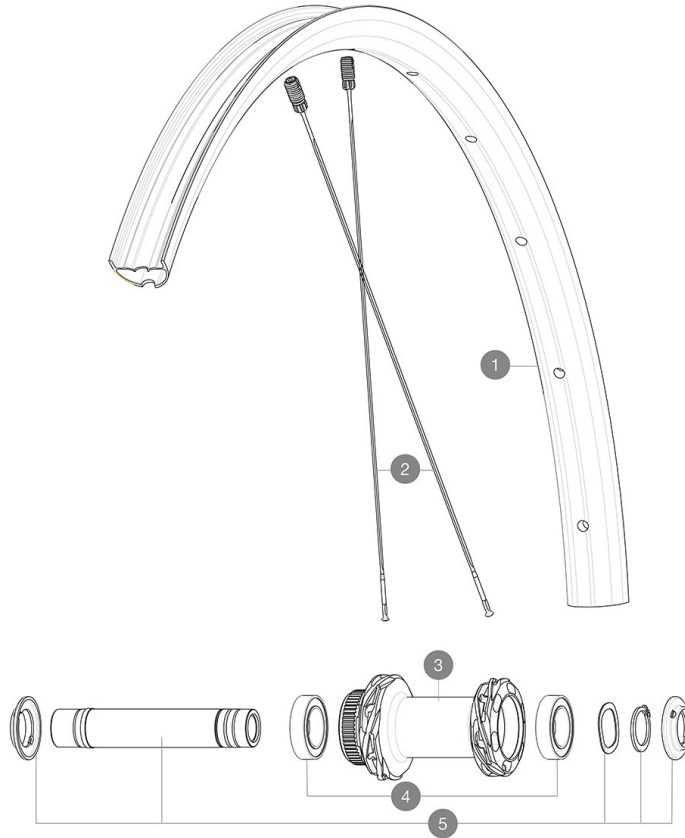

REFERENCES WHEELS

ASTM CATEGORY 2 : road and offroad with jumps less than 15cm
 Non-Boost : 12x135 rear axle adapters (V2510901)
 Boost : Torque Caps for Center Lock hub (V2374401)
 Freewheel: SRAM XD, Shimano HG9, Shimano Micro-Spline

Specifications	Maxi target
Frontal run out	0,4mm
Lateral run out	0,5mm
Centring	1,0mm (2x0,5)
Tension daN	89 > 107
Disc side	

RIMS

&NBSP;:

2 V00097531 Kit Front/Rear rim Allroad S 23

SPOKES

1 V00096231 Kit 14 Front/Rear steel spoke M7/7 298mm

HUB SHELLS

3 N/A HUB BODY
 4 V2500901 KIT BEARINGS 18x30x7 + WAVED WASHER + CLIP
 5 V2374001 KIT 12x100mm FRONT AXLE DCL QRM AUTO ALLROAD > 2019

OPTIONS

6 V2373501 QRM Auto front axle 15mm for DCL Allroad wheels > 2019
 V2680301 "Kit Ft Road Adapter 12 >> 9mm"
 V2372501 15mm MTB Axle Cap QRM Auto From 2019

DELIVERED WITH

User guide	
UST valve and accessories (129 838 01)	
Multifunction adjustment wrench (delivered with rear wheel) (325 423 01)	
User guide	
UST valve and accessories (129 838 01)	
Multifunction adjustment wrench (delivered with rear wheel) (325 423 01)	