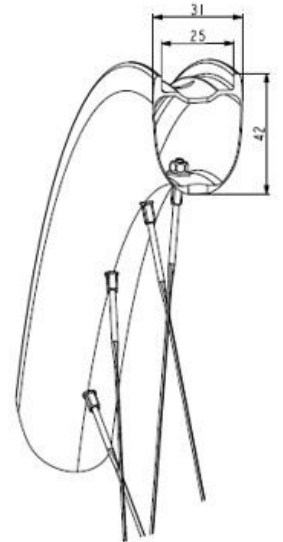

MAVIC ALLROAD SL CARBON**REFERENCES WHEELS**

ASTM CATEGORY 2 : road and offroad with jumps less than 15cm

For a longer longevity of the wheel, Mavic recommends that the total weight supported by the wheels doesn't exceed 120kg, bike included

Non-Boost : 12x135 rear axle adapters (V2510901)

Boost : Torque Caps for Center Lock hub (V2374401)

Jante avant Allroad SL Carbone

Specifications	Maxi target
Frontal run out	0,4mm
Lateral run out	0,5mm
Centring	1,0mm (2x0,5)
Tension daN	105 > 127
Disc side	

**RIMS**

&NBSP;:

1 V00104731 KIT FT/RR RIM ALRD SL CARBON

SPOKES

2 V00104631 Kit 12 Front/Rear Allroad SL Carbon spoke 278mm

HUB SHELLS

3 N/A HUB BODY
 4 V2500901 KIT BEARINGS 18x30x7 + WAVED WASHER + CLIP
 5 V2374001 KIT 12x100mm FRONT AXLE DCL QRM AUTO ALLROAD > 2019

OPTIONS

V2680301 "Kit Ft Road Adapter 12 >> 9mm"
 V2373501 QRM Auto front axle 15mm for DCL Allroad wheels > 2019
 V2372501 15mm MTB Axle Cap QRM Auto From 2019

MAVIC ALLROAD SL CARBON

2024
FRONT

DELIVERED WITH