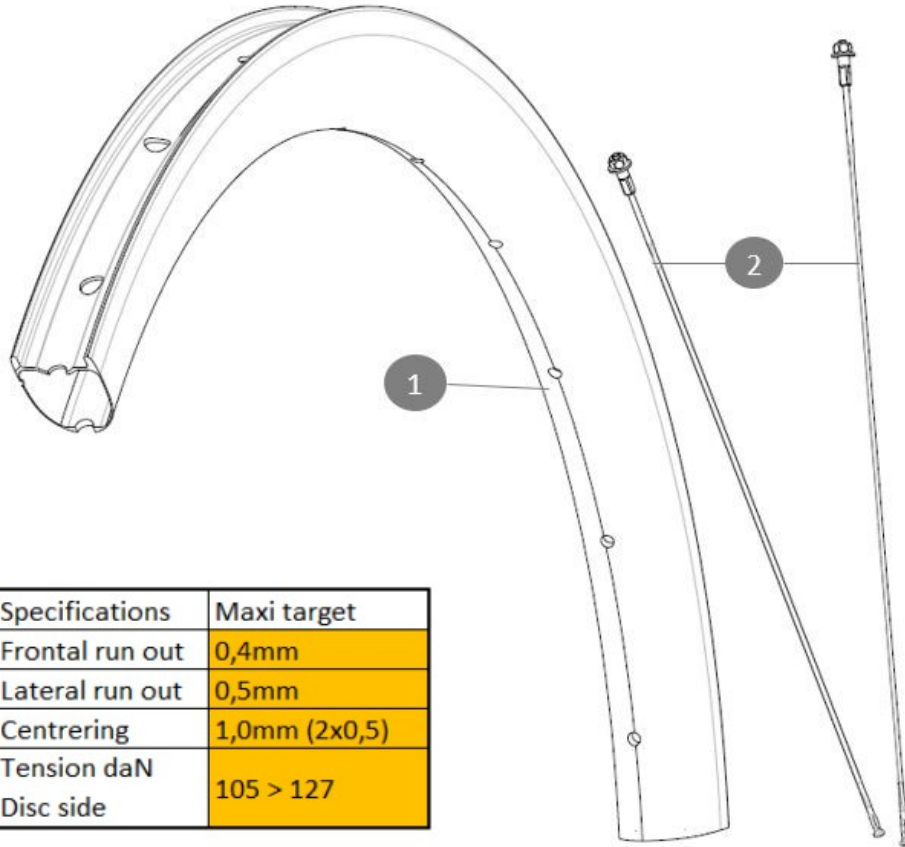

MAVIC ALLROAD SL CARBON**REFERENCES WHEELS**

ASTM CATEGORY 2 : road and offroad with jumps less than 15cm

For a longer longevity of the wheel, Mavic recommends that the total weight supported by the wheels doesn't exceed 120kg, bike included

Non-Boost : 12x135 rear axle adapters (V2510901)

Boost : Torque Caps for Center Lock hub (V2374401)

Jante avant Allroad SL Carbone

Specifications	Maxi target
Frontal run out	0,4mm
Lateral run out	0,5mm
Centring	1,0mm (2x0,5)
Tension daN	105 > 127
Disc side	

**RIMS**

&NBSP;:

1 V00104731 KIT FT/RR RIM ALRD SL CARBON

SPOKES

2 V00104631 Kit 12 Front/Rear Allroad SL Carbon spoke 278mm

HUB SHELLS

3 N/A HUB BODY
 4 V2500901 KIT BEARINGS 18x30x7 + WAVED WASHER + CLIP
 5 V2374001 KIT 12x100mm FRONT AXLE DCL QRM AUTO ALLROAD > 2019

OPTIONS

V2680301 "Kit Ft Road Adapter 12 >> 9mm"
 V2373501 QRM Auto front axle 15mm for DCL Allroad wheels > 2019
 V2372501 15mm MTB Axle Cap QRM Auto From 2019

MAVIC ALLROAD SL CARBON

2024
FRONT

DELIVERED WITH