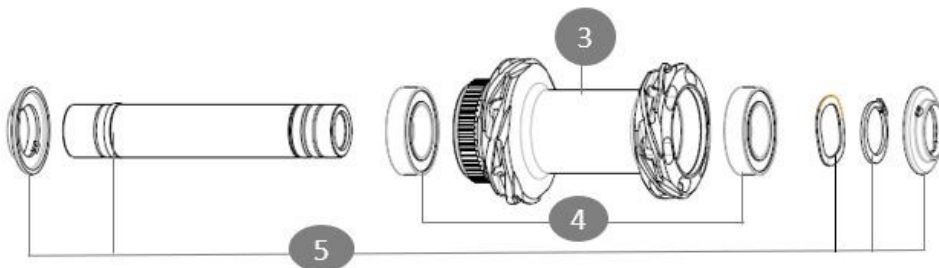

Non-Boost : 12x135 rear axle adapters (V2510901)

Boost : Torque Caps for Center Lock hub (V2374401)

Jante avant Allroad SL Carbone

Specifications	Maxi target
Frontal run out	0,4mm
Lateral run out	0,5mm
Centring	1,0mm (2x0,5)
Tension daN	105 > 127
Disc side	

**RIMS**

&NBSP;:

1 V00104731 KIT FT/RR RIM ALRD SL CARBON

SPOKES

2 V00104631 Kit 12 Front/Rear Allroad SL Carbon spoke 278mm

HUB SHELLS

3 N/A HUB BODY
 4 V2500901 KIT BEARINGS 18x30x7 + WAVED WASHER + CLIP
 5 V2374001 KIT 12x100mm FRONT AXLE DCL QRM AUTO ALLROAD > 2019

OPTIONS

V2680301 "Kit Ft Road Adapter 12 >> 9mm"
 V2373501 QRM Auto front axle 15mm for DCL Allroad wheels > 2019
 V2372501 15mm MTB Axle Cap QRM Auto From 2019

MAVIC ALLROAD SL CARBON

2024
FRONT

DELIVERED WITH