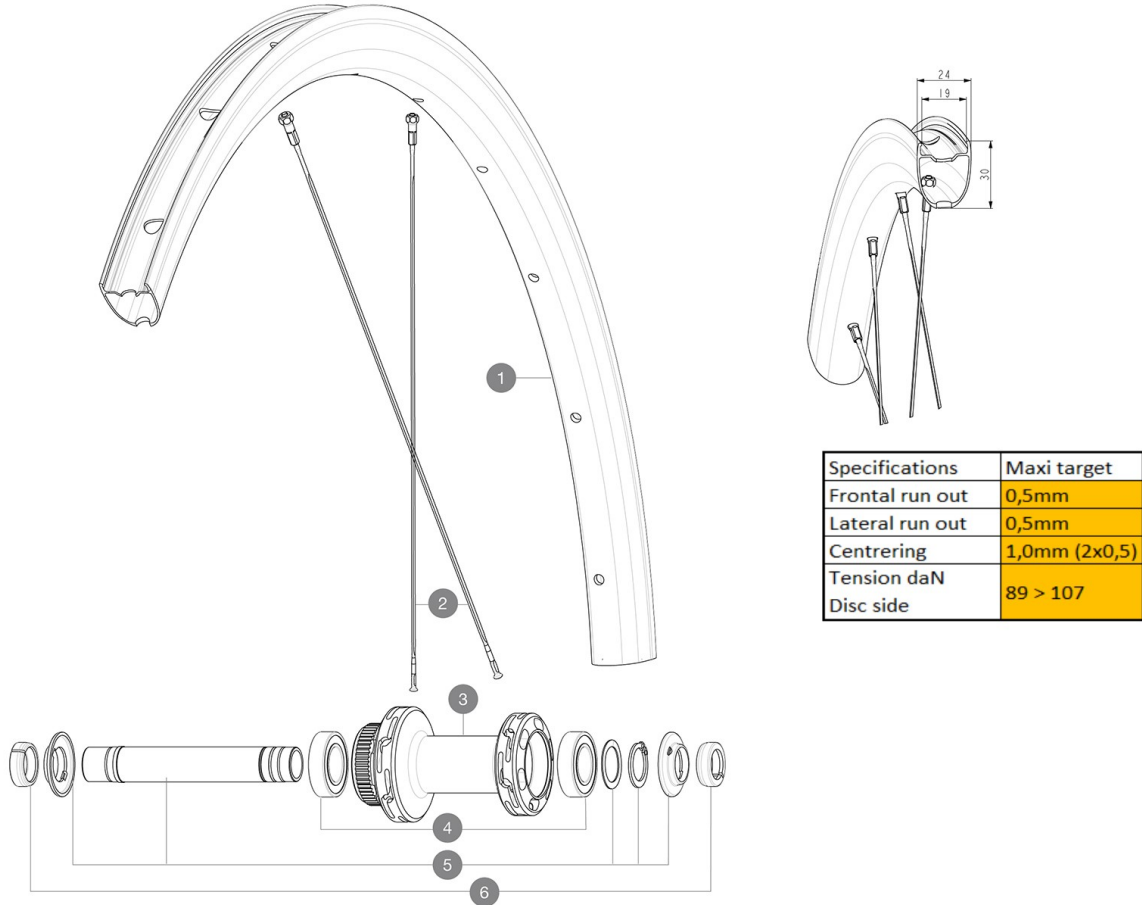

MAVIC **KSYRIUM 30 DISC****REFERENCES WHEELS**

ASTM CATEGORY 2 : road and offroad with jumps less than 15cm

For a longer longevity of the wheel, Mavic recommends that the total weight supported by the wheels doesn't exceed 120kg, bike included

Maximum tyre size: width 62mm - pressure max. 3.8Bar/55PSI

**RIMS**

&NBSP;:

1	V00104531	Kit Front/Rear rim Ksyrium 30 Disc 2024
	V3720101	25mm UST Tape for 19 to 22mm Road Rims

SPOKES

2	V00005131	Kit 12 Front/Rear Ksyrium 30 Disc butted spoke 287mm + black
----------	-----------	--

HUB SHELLS

3	N/A	HUB BODY
4	M40129	KIT 2 BEARINGS 6902 15x28x7
5	V2373301	KIT QRM AUTO FRONT AXLE 12mm > 2019

OPTIONS

V2680301	"Kit Ft Road Adapter 12 >> 9mm"
----------	---------------------------------

ADAPTERS

6	V2680501	12mm Road Axle Cap QRM Auto
----------	----------	-----------------------------

MAVIC KSYRIUM 30 DISC

2024
FRONT

DELIVERED WITH

Mavic tyre sealant (rear wheel) (355 466 01)	
User guide	
Front QR adapters	
Rear QR adapters for Instant Drive 360 (B49 894 01)	
UST valve and accessories (129 838 01)	
Pre-installed tubeless rim tape	
User guide	
Pre-installed tubeless rim tape	
UST valve and accessories (129 838 01)	
Front QR adapters	
Rear QR adapters for Instant Drive 360 (B49 894 01)	
12 to 9mm rear adapter for quick release (V2510801)	