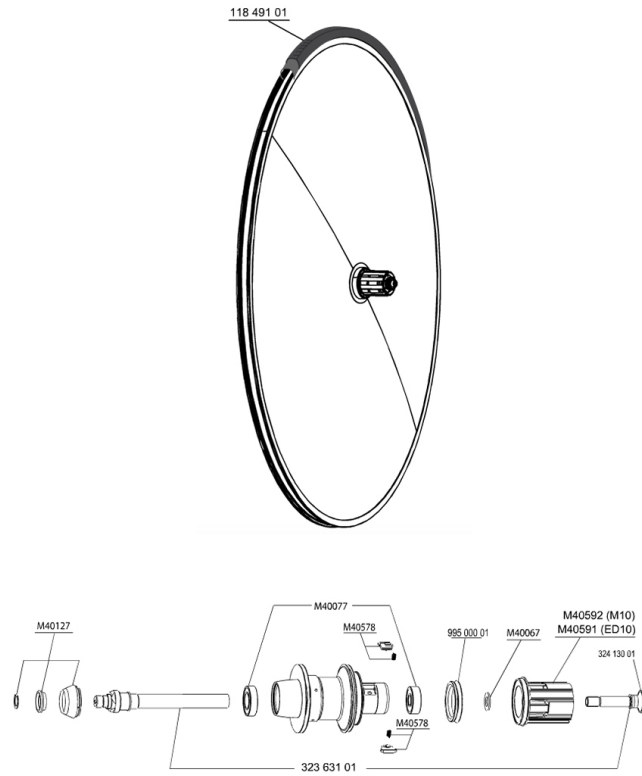

REFERENCES WHEELS

**HUB SHELLS**

32363101	COMETE ROAD R.AXLE ED10 / M10
99500001	FTSL/FTSX FREEHUB BODY SEAL
M40578	FTSL PAWLS KIT (ROAD WHEELS)
M40127	REAR COMETE ROAD AXLE CAP+RING
M40592	FTSL FREEWHEEL BODY M10
M40067	INTERNAL FREEWHEEL SPACER FTSL/FTSX
M40077	REAR HUB 608+6901 BEARINGS
M40591	FTSL FREEWHEEL BODY ED10

**TYRES**

11849101	Yksion PowerLink Tubular 23
----------	-----------------------------

**MAVIC** *Comète Road*

**Specifications**

WHEEL WEIGHTS