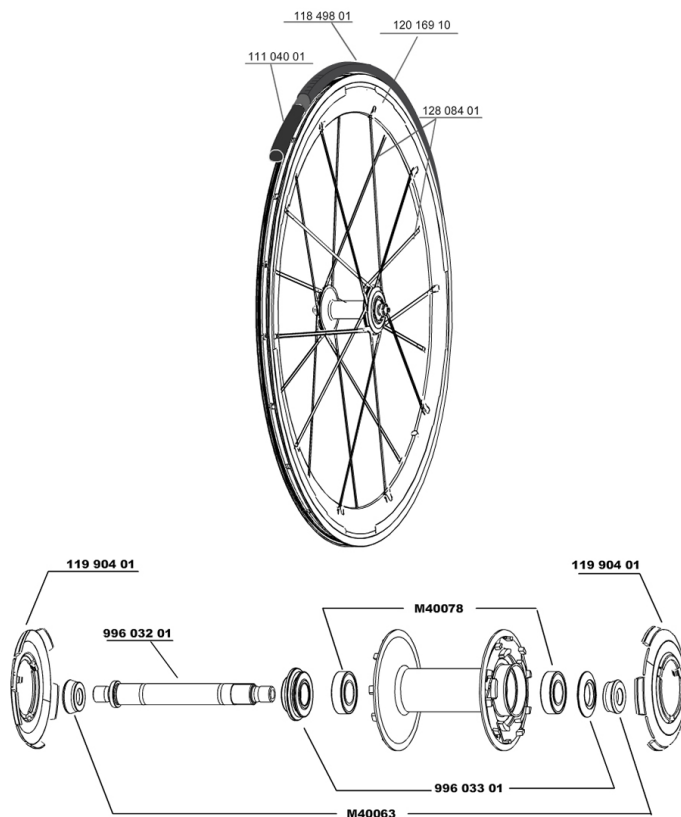

REFERENCES WHEELS

111672 COSMIC CARBONE SLR011FRT WTS

RIMS

&NBSP;:

12016910 KIT FRONT COSMIC CARBONE SLR RIM

SPOKES

12808401 KIT 5 FT/NDS COSMIC CARBON SLR SPOKE/2 CAP

HUB SHELLS

99603201 FRT AXLE COS.CARBONE ULTIMATE
M40063 2 FRONT AXLE FORK SUPPORT
99603301 FRONT ADJUST.NUT+CAP COS.CARB.ULTIMATE
M40078 FRONT HUB BEARINGS 6901 x 2
11990401 FRT/NON DS COSMIC CARBON SLR HUB CAP

MAINTENANCE

11104001 Chambres à air 48mm

TYRES

11849801 Yksion Griplink 23

MAVIC *Cosmic Carbone SLR*

Specifications

WHEEL WEIGHTS

Wheel weight