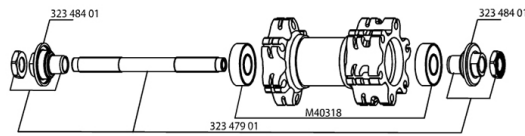

REFERENCES WHEELS

127088	CROSSRIDE DISC 011 DCL FRT	127091	CROSSRIDE DISC 011 6T FRT
127090	CROSSRIDE DISC 011 DCL PR	127093	CROSSRIDE DISC 011 6T PR

RIMS

&NBSP;:

12021615	FRONT/REAR CROSSRIDE DISC 11 RIM
----------	----------------------------------

SPOKES

99687501	KIT 12 CROSSRIDE DISC STEEL BLK SPOKES 263mm
----------	--

HUB SHELLS

M40318	KIT 2 HUB BEARINGS 6001
32348401	EXPANSIBLE BEARINGS SUPPORT
32347901	FRONT AXLE QRM UB

MAVIC *Crossride Disc*

Specifications