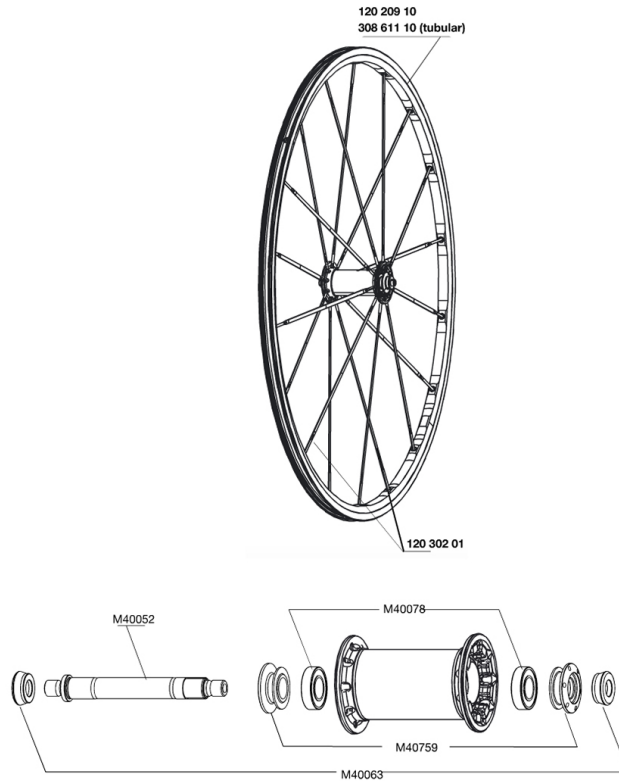

## REFERENCES WHEELS

112018	KSYRIUM SR FRT	307562	KSYRIUM SR TUBULAR FRT
112021	KSYRIUM SR M10 PR	307565	KSYRIUM SR TUBULAR/M10 PR
112022	KSYRIUM SR ED11 PR	307566	KSYRIUM SR TUBULAR/ED11 PR

## RIMS

&NBSP;:

30861110	FRONT KSYRIUM SR TUBULAR RIM
12020910	FRONT KSYRIUM SR RIM

## SPOKES

12030201	KIT 12 FT KSYRIUM SLR/SR/SL 11 BLK SPK 285mm
----------	--

## HUB SHELLS

M40063	2 FRONT AXLE FORK SUPPORT
M40052	FRONT HUB AXLE
M40078	FRONT HUB BEARINGS 6901 x 2

**MAVIC** *Ksyrium SR*

***Specifications***

WHEEL WEIGHTS