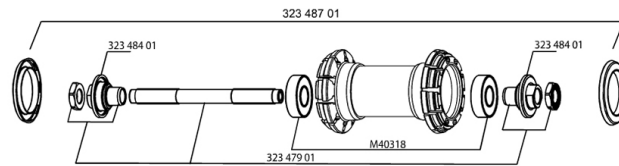

REFERENCES WHEELS

117794 CROSSRIDE UB 011 PR

117792 CROSSRIDE UB 011 FRT

RIMS

&NBSP;;

12021815 KIT FRONT/REAR CROSSRIDE UB 2011 RIM

SPOKES

99606901 KIT 10 FT/NDS CROSSRIDE UB 08 BLACK SPOKE

HUB SHELLS

32347901 FRONT AXLE QRM UB

32348701 HUB CAP XMAX END/KSY EQ/COSMOS

M40318 KIT 2 HUB BEARINGS 6001

32348401 EXPANSIBLE BEARINGS SUPPORT

MAVIC *Crossride UB***DELIVERED WITH**

BR101 quick releases	
BR101 quick releases	
Rim tape	
Rim tape	
User guide	
User guide	

Specifications**RIMS**

- **Material** : 6106 Aluminum
- **Material** : 6106 Aluminum
- **Color** : black anodized
- **Joint** : pinned
- **Drilling** : traditional
- **Joint** : pinned
- **Brake track** : UB Control
- **Drilling** : traditional
- **Eyelet** : H2 technology
- **Brake track** : UB Control
- **Valve hole diameter** : 8,5 mm with pop off reducer
- **Tyre** : tubetype
- **Internal width** : 17 mm
- **Valve hole diameter** : 8,5 mm with pop off reducer
- **ETRTO size** : 559x17C
- **Tyre** : tubetype
- **Internal width** : 17 mm
- **ETRTO size** : 559x17C
- **Recommended tyre sizes** : 1.5 to 2.3
- **Recommended tyre sizes** : 1.5 to 2.3

SPOKES

- **Material** : steel
- **Material** : steel
- **Shape** : straight pull, bladed
- **Shape** : straight pull, bladed
- **Color** : black
- **Nipples** : brass, ABS
- **Count** : 20 front and rear
- **Nipples** : brass, self lock concept
- **Count** : 20 front and rear
- **Lacing** : radial front and rear non-drive side, crossed 2 rear drive side
- **Lacing** : radial front and rear non-drive side, crossed 2 rear drive side