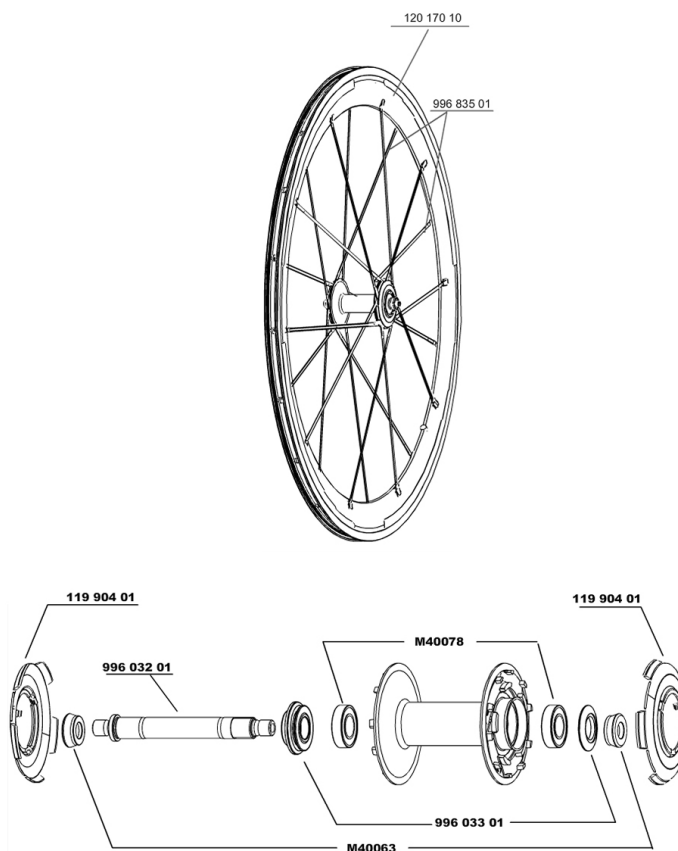

## REFERENCES WHEELS

119216	COSMIC CARBONE SR FRT	119220	COSMIC CARBONE SR ED11PR
119219	COSMIC CARBONE SR M10PR		

## RIMS

&NBSP;;

12017010	FRONT COSMIC CARBONE SR RIM
----------	-----------------------------

## SPOKES

99683501	5 SPOKES CARBONE SLR FRT+OFW
----------	------------------------------

**MAVIC** *Cosmic Carbone SR*

**Specifications**

WHEEL WEIGHTS