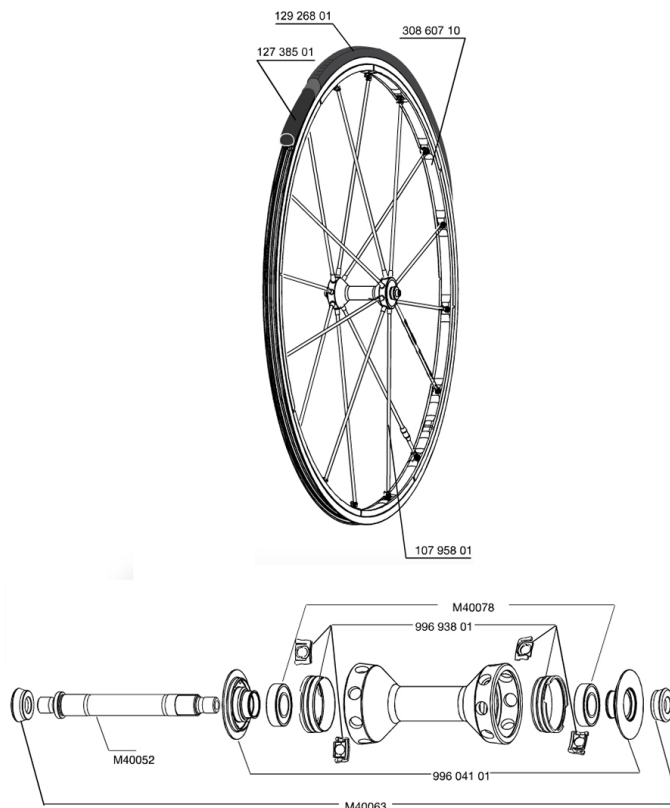

REFERENCES WHEELS

| | | | |
|--------|----------------------|--------|-----------------------|
| 127959 | R-SYS 012 FRT WTS | 127963 | R-SYS 012 ED11 PR WTS |
| 127962 | R-SYS 012 M10 PR WTS | | |

RIMS

&NBSP;:

| | |
|----------|------------------------|
| 30860710 | KIT FRONT RIM R-SYS 12 |
|----------|------------------------|

SPOKES

| | |
|----------|--|
| 10795801 | KIT 9 FRT R-SYS/SL CARBON TUB SILV SPK 285mm |
| 99693801 | 2 SILVER TRACOMP RINGS + CLIPS |

HUB SHELLS

| | |
|----------|-----------------------------|
| M40078 | FRONT HUB BEARINGS 6901 x 2 |
| M40063 | 2 FRONT AXLE FORK SUPPORT |
| M40052 | FRONT HUB AXLE |
| 99604101 | ADJUSTING NUT + CAP R-SYS |

Specifications

WHEEL WEIGHTS