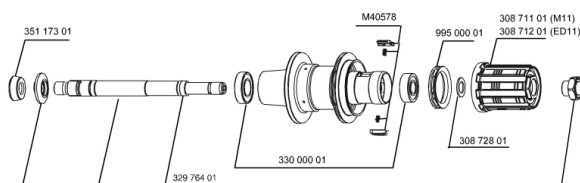

REFERENCES WHEELS

HUB SHELLS

32976401	REAR AXLE KIT COMETE 2013
30871201	FTS-L ROAD FREEWHEEL BODY ED11 8/9 compatible
M40578	FTSL PAWLS KIT (ROAD WHEELS)
33000001	REAR HUB B9+6901 BEARINGS 2013
30871101	FTS-L ROAD FREEWHEEL BODY HG11 8/9 compatible
30872801	SET OF 3 INTERNAL SILVER SPACERS 9mm FTS-L
99500001	FTSL/FTSX FREEHUB BODY SEAL

ADAPTERS

35117301	FT/RR FORK REST R-SYS/CC ULTIMATE > 2013/KSY PRO CARB T
----------	---

MAVIC Comete Road

DELIVERED WITH

BR601 quick release	
BR601 quick release	
Wheelbag	
Wheelbag	
Exalith brake pads	
Exalith brake pads	
Valve extender	
Valve extender	
Multifonction adjustment wrench	
Multifonction adjustment wrench	
User guide	
User guide	

Specifications

RIMS

- Recommended tyre sizes : 19 to 28 mm

WHEEL HUB

- Rear body : aluminum
- Rear body : aluminum
- Axle material : aluminum
- Color : black

QRM+

FTS-L steel

- Rear axle material : titanium and aluminum