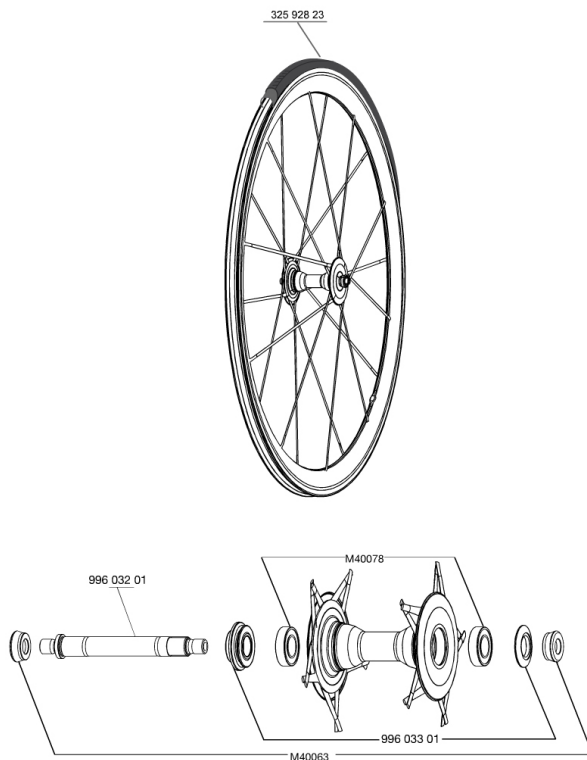

REFERENCES WHEELS

326536 C.CARB ULTIMATE 013 FRT WTS

HUB SHELLS

M40063	2 FRONT AXLE FORK SUPPORT
99603301	FRONT ADJUST.NUT+CAP COS.CARB.ULTIMATE
M40078	FRONT HUB BEARINGS 6901 x 2
99603201	FRT AXLE COS.CARBONE ULTIMATE

Specifications

RIMS

- **Material** : 100% woven 12K carbon fiber
- **Color** : carbon
- **Height** : 40 mm, rear asymmetrical
- **Drilling** : no holes, spokes molded to the rim
- **Brake track** : carbon
- **Valve hole diameter** : 6.5 mm
- **Tyre** : tubular
- **ETRTO size** : 28" tubular
- **Recommended tyre sizes** : 19 to 28 mm

SPOKES

- **Material** : unidirectional carbon fiber
- **Shape** : R2R
- **Color** : carbon
- **Nipples** : brass, ABS
- **Count** : 20 front and rear
- **Lacing** : crossed 2 front and rear drive side, radial non drive side

WHEEL WEIGHTS

Wheel weight 520