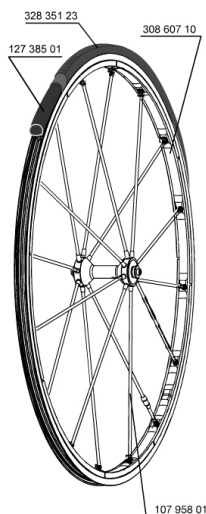

## REFERENCES WHEELS

328274 R-SYS 013 FRT WTS

### RIMS

&NBSP;:

30860710 KIT FRONT RIM R-SYS 12

**Specifications****RIMS**

- **Material** : Mxstal
- **Material** : Mxstal
- **Color** : black anodized
- **Height** : front 22 mm, rear 25 mm asymmetrical
- **Joint** : SUP
- **Height** : front 22 mm, rear 25 mm asymmetrical
- **Joint** : SUP
- **Drilling** : Fore
- **Brake track** : UB Control
- **Drilling** : Fore
- **Weight reduction** : ISM
- **Valve hole diameter** : 6.5 mm
- **Brake track** : UB Control
- **Weight reduction** : ISM
- **Tyre** : clincher
- **Valve hole diameter** : 6.5 mm
- **Tyre** : clincher
- **ETRTO size** : 622x15C
- **ETRTO size** : 622x15C
- **Recommended tyre sizes** : 19 to 32 mm
- **Recommended tyre sizes** : 19 to 32 mm

**WHEEL WEIGHTS**

Wheel weight 575

**SPOKES**

Download date: 2024-07-16 / Update date: 2022-03-01

- **Material** : carbon fiber (front and rear non drive side) and Zircal (rear drive side)