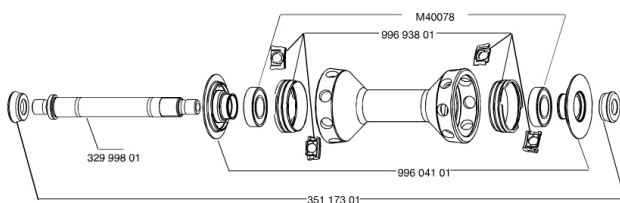

REFERENCES WHEELS

328274 R-SYS 013 FRT WTS

RIMS

&NBSP;:

30860710 KIT FRONT RIM R-SYS 12

SPOKES

99693801 2 SILVER TRACOMP RINGS + CLIPS
10795801 KIT 9 FRT R-SYS/SL CARBON TUB SILV SPK 285mm

HUB SHELLS

99604101 ADJUSTING NUT + CAP R-SYS
32999801 FRONT AXLE KIT R-SYS/KSYRIUM SL/SLS 2013
M40078 FRONT HUB BEARINGS 6901 x 2

MAINTENANCE

12738501 Road Innertube Presta 48mm

TYRES

32835123 YksionProWhite23GripLink 23

ADAPTERS

35117301 FT/RR FORK REST R-SYS/CC ULTIMATE > 2013/KSY PRO CARB T