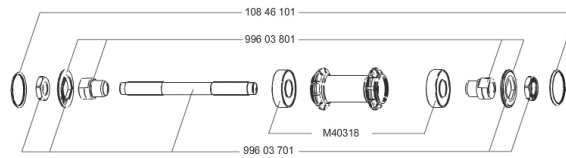

REFERENCES WHEELS

329365	Aksium S014 23WhM11PRWTS	329362	Aksium S014 23WhFRTWTS
353613	Aksium S014 25WhFRT WTS	353616	Aksium S014 23RedFRT WTS

Aksium 23   Aksium 25
White: 355 704 23   White: 355 707 23
Red : 355 706 23

RIMS

&NBSP;:

30860915	KIT FRONT/REAR BLACK/RED RIM AKSIUM S 14
30860815	KIT FRONT/REAR BLACK/WHITE RIM AKSIUM S 14

SPOKES

V4160101	Kit 10 stainless spokes 285 Ft Ksyrium Equipe S/Ft & NDS Aks
10844901	KIT 10 FT KSYRIUM EQ S/FT+NDS AKSIUM SPK 285mm - white stock

HUB SHELLS

M40318	KIT 2 HUB BEARINGS 6001
N/A	HUB BODY
99603801	SHORT EXPENSIBLE BEARING SUPPORTS > 2008
99603701	FRONT AXLE QRM ROAD 2008
99603901	REAR AXLE QRM ROAD 2008

MAINTENANCE

12738501	Road Innertube Presta 48mm

TYRES

35570623	Aksion 014 Red 23
35570423	Aksion 014 White 23