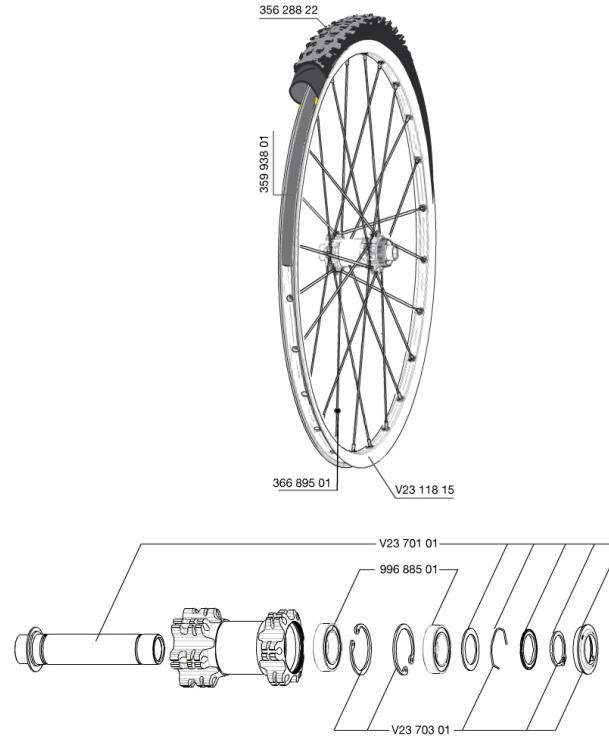

## REFERENCES WHEELS

353028 CROSSROC 29 FRT 15mmWTS

## RIMS

&NBSP;:

V2311815	KIT FRONT/REAR CROSSROC 29"
35993801	UST RIM STRIP 29x19c

## SPOKES

36689501	"KIT 12 FT/NDS CROSSROC 29"" SPOKE 295mm"
----------	---

### **WHEEL WEIGHTS**

Wheel weight 905