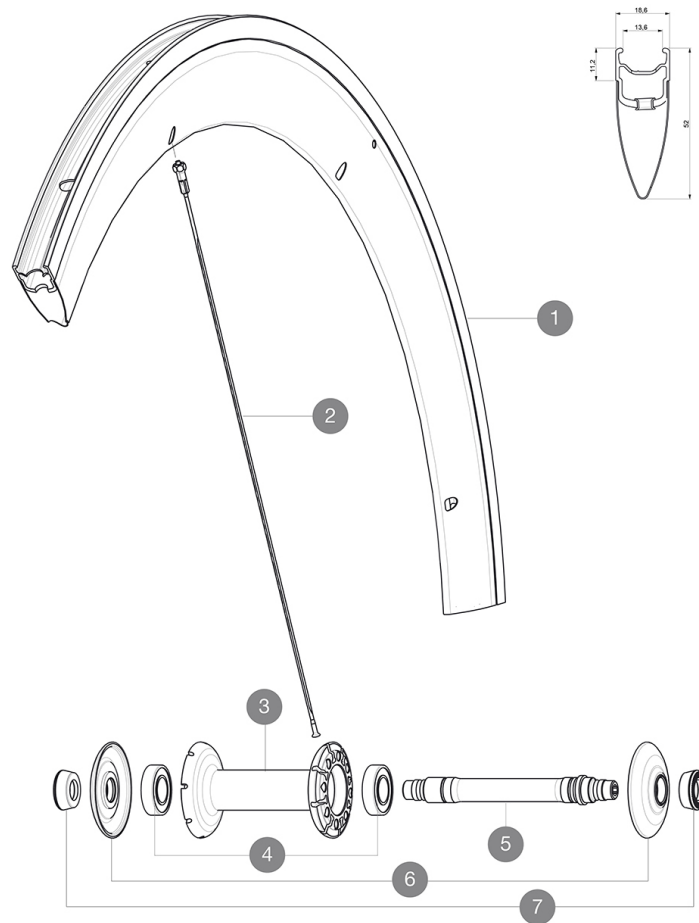

REFERENCES WHEELS

328189 COSMIC CARBONE SLS FRT WTS

RIMS

&NBSP;:

1	12017110	KIT FRONT COSMIC CARBONE SL 11 RIM
---	----------	------------------------------------

SPOKES

2	36644501	KIT 10 FT/NDS COSMIC CARBON SLS BLK SPK 289mm
---	----------	---

MAVIC *Cosmic Carbone SLS***DELIVERED WITH**

BR601 quick releases	
Multifonction adjustment wrench	
User guide	

Specifications**RIMS**

- **Material** : Maxtal and 12K carbon fiber
- **Height** : 52 mm
- **Joint** : SUP
- **Drilling** : traditional
- **Brake track** : UB Control
- **Weight reduction** : ISM
- **Valve hole diameter** : 6.5 mm
- **Tyre** : clincher
- **ETRTO size** : 622x13C
- **Recommended tyre sizes** : 19 to 28 mm

SPOKES

- **Material** : steel
- **Shape** : straight pull, bladed
- **Nipples** : brass, ABS
- **Count** : front 16, rear 20
- **Lacing** : radial front and rear non-drive side, crossed 2 rear drive side

WHEEL HUB

- **Front and rear bodies** : aluminum
 - **Axle material** : aluminum
- Adjustable sealed cartridge bearings
- **Freewheel** : FTS-L steel

WHEEL WEIGHTS

Wheel weight 765